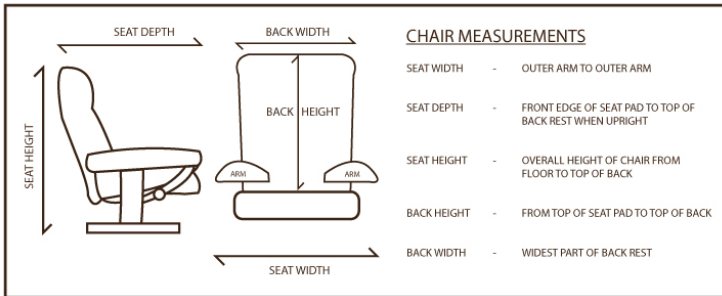

PRODUCT INFORMATION SHEET

Chicago

RECLINING CHAIR

Use (General): Hours Per Day

Notes:

Dimensions:

Seat Width	76 cm
Seat Depth	86 cm
Seat Height	103 cm
Back Height	72 cm
Back Width	58 cm
Carton Depth	45 cm
Carton Width	60 cm
Carton Height	88 cm
Box Volume	0.238 cbm
Net Weight	22 Kg
Gross Weight	25 kg

Bullet Points:

- Bellissimo Leather / Match
- Star Base
- Colour Options Available:
 - Cream with Cherry Base
 - Chocolate with Natural Base
 - Nut Brown with Cherry Base
 - Black with Natural Base
- Swivel and Recline Function
- Requires easy self assembly