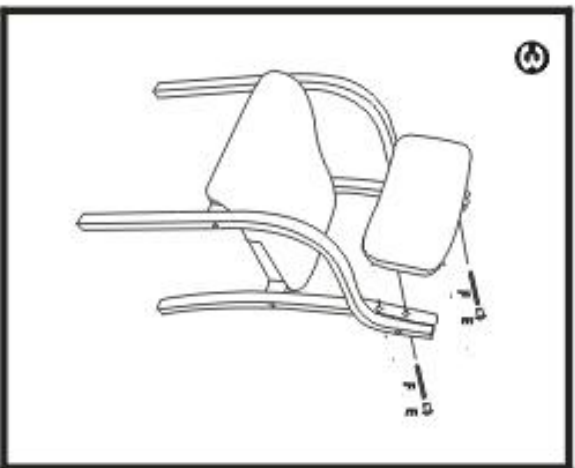

A		B		C		D		I	
E	M6X14 10PCS 	F	M6X40 2PCS 	G	M6X50 2PCS 	H	M6X70 4PCS 	J	M6X60 2PCS

WARNING

- DO NOT STAND ON THIS CHAIR DO NOT USE THIS CHAIR AS STEP LADDER
- USE THIS PRODUCT ONLY FOR SEATING ONE PERSON AT A TIME
- DO NOT USE THIS CHAIR UNLESS ALL BOLTS, SCREWS AND KNOBS ARE FIRMLY SECURED
- AT LEAST EVERY 4 MONTHS, CHECK ALL BOLTS, SCREWS AND KNOBS TO BE SURE THEY ARE TIGHT
- IF PARTS ARE MISSING, BROKEN, DAMAGED OR WORN, STOP USE OF THIS PRODUCT UNTIL REPAIRS ARE MADE USING FACTORY AUTHORIZED PARTS
- FAILURE TO FOLLOW THESE WARNINGS COULD RESULT IN SERIOUS INJURY