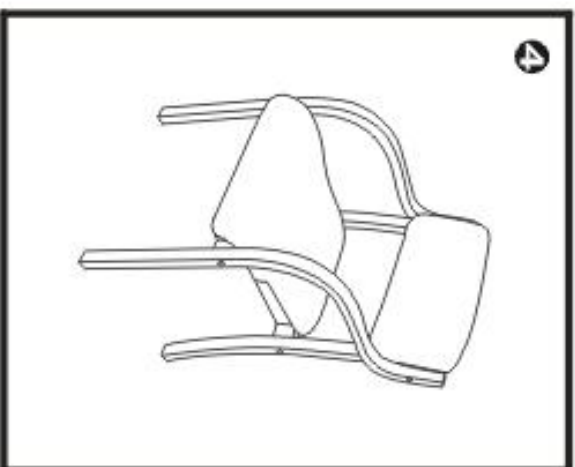

A		B		C		D		I	
E	M6X14 10PCS 	F	M6X40 2PCS 	G	M6X50 2PCS 	H	M6X70 4PCS 	J	M6X60 2PCS

WARNING

- DO NOT STAND ON THIS CHAIR DO NOT USE THIS CHAIR AS STEP LADDER
- USE THIS PRODUCT ONLY FOR SEATING ONE PERSON AT A TIME
- DO NOT USE THIS CHAIR UNLESS ALL BOLTS, SCREWS AND KNOBS ARE FIRMLY SECURED
- AT LEAST EVERY 4 MONTHS, CHECK ALL BOLTS, SCREWS AND KNOBS TO BE SURE THEY ARE TIGHT
- IF PARTS ARE MISSING, BROKEN, DAMAGED OR WORN, STOP USE OF THIS PRODUCT UNTIL REPAIRS ARE MADE USING FACTORY AUTHORIZED PARTS
- FAILURE TO FOLLOW THESE WARNINGS COULD RESULT IN SERIOUS INJURY