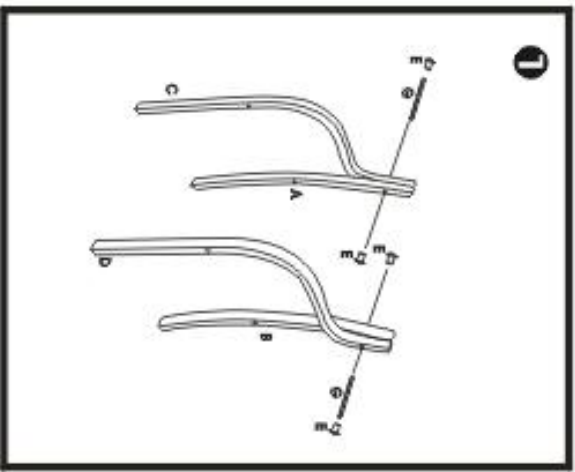

A		B		C		D		I	
E	M6X14 10PCS 	F	M6X40 2PCS 	G	M6X50 2PCS 	H	M6X70 4PCS 	J	M6X60 2PCS

WARNING

- DO NOT STAND ON THIS CHAIR DO NOT USE THIS CHAIR AS STEP LADDER
- USE THIS PRODUCT ONLY FOR SEATING ONE PERSON AT A TIME
- DO NOT USE THIS CHAIR UNLESS ALL BOLTS, SCREWS AND KNOBS ARE FIRMLY SECURED
- AT LEAST EVERY 4 MONTHS, CHECK ALL BOLTS, SCREWS AND KNOBS TO BE SURE THEY ARE TIGHT
- IF PARTS ARE MISSING, BROKEN, DAMAGED OR WORN, STOP USE OF THIS PRODUCT UNTIL REPAIRS ARE MADE USING FACTORY AUTHORIZED PARTS
- FAILURE TO FOLLOW THESE WARNINGS COULD RESULT IN SERIOUS INJURY