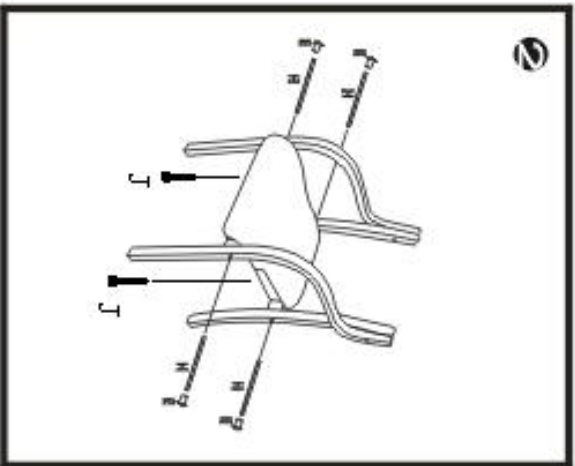

A		B		C		D		I	
E	M6X14 10PCS 	F	M6X40 2PCS 	G	M6X50 2PCS 	H	M6X70 4PCS 	J	M6X60 2PCS

WARNING

- DO NOT STAND ON THIS CHAIR DO NOT USE THIS CHAIR AS STEP LADDER
- USE THIS PRODUCT ONLY FOR SEATING ONE PERSON AT A TIME
- DO NOT USE THIS CHAIR UNLESS ALL BOLTS, SCREWS AND KNOBS ARE FIRMLY SECURED
- AT LEAST EVERY 4 MONTHS, CHECK ALL BOLTS, SCREWS AND KNOBS TO BE SURE THEY ARE TIGHT
- IF PARTS ARE MISSING, BROKEN, DAMAGED OR WORN, STOP USE OF THIS PRODUCT UNTIL REPAIRS ARE MADE USING FACTORY AUTHORIZED PARTS
- FAILURE TO FOLLOW THESE WARNINGS COULD RESULT IN SERIOUS INJURY