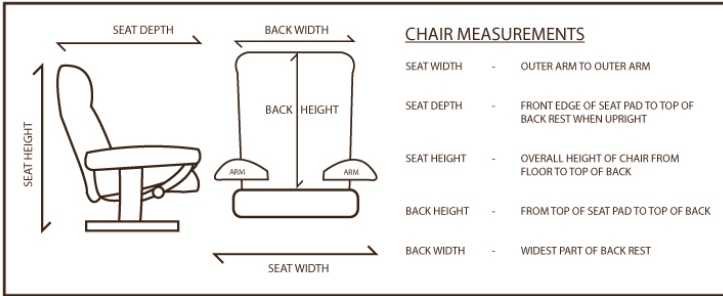

PRODUCT INFORMATION SHEET

Atlanta

RECLINING CHAIR

Use (General): Hours Per Day

Notes:

Dimensions:

Seat Width	89 cm
Seat Depth	77 cm
Seat Height	107 cm
Back Height	73 cm
Back Width	69 cm
Carton Depth	78 cm
Carton Width	89 cm
Carton Height	46 cm
Box Volume	0.319 cbm
Net Weight	22 Kg
Gross Weight	25 Kg

Bullet Points:

- Bellissimo Leather / Match
- Star Base
- Colour Options Available:
 - Cream with Cherry Base
 - Chocolate with Cherry Base
- Swivel and Recline Function
- Requires easy self assembly

Bellissimo Leather – high grade bonded leather