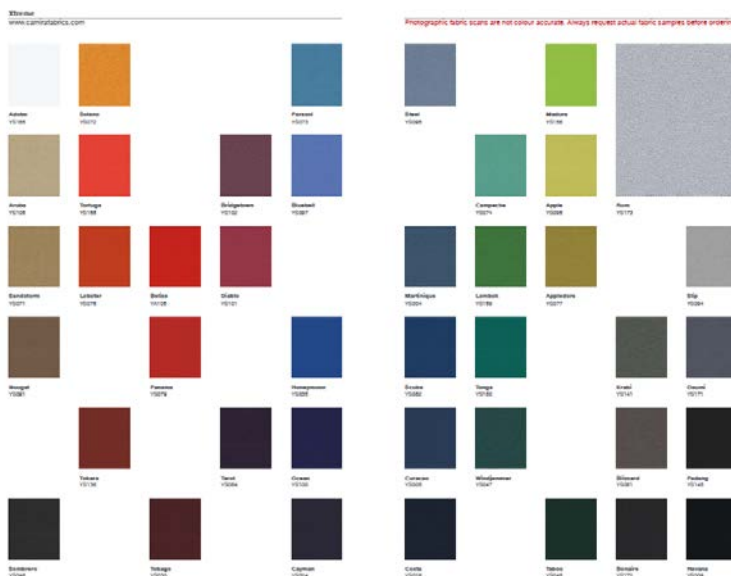

## ERGO COMFORT MESH SPECTRUM

Use (Sustained): **24** Hours Per Day

- Ergonomic mesh back executive operator chair
- Available in a choice of 41 Xtreme fabric colour options
  - 4 lever asynchronous mechanism
    - Seat slide
    - Forward ergo tilt seat
      - Mesh backrest
      - Durable fabric seat
  - Back angle and height adjustment
    - Gas lift seat height adjustment
      - 150 kg rated gas lift
  - Accepts optional adjustable armrests
    - Requires easy self assembly
- NB – this is a bespoke product and not eligible for return