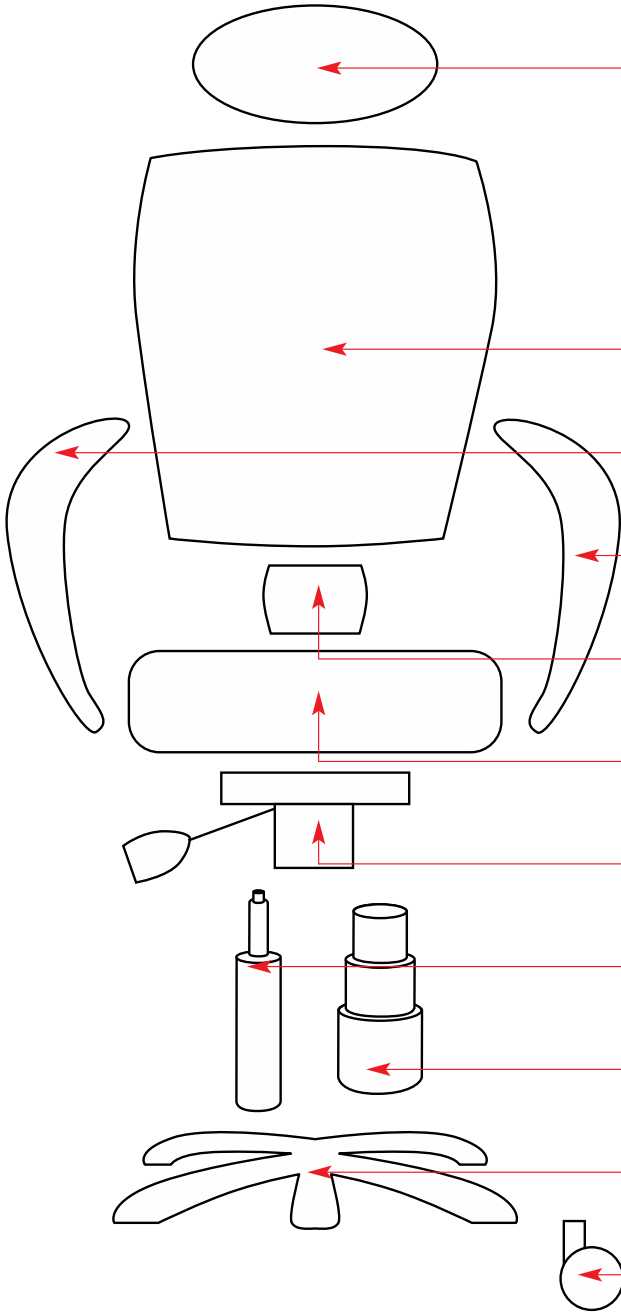

PRODUCT	Ergo Comfort	9500
---------	--------------	------

HEADREST	N/A	
BACKREST	Z263	
ARM <i>RH when seated</i>	OPTIONAL	
ARM <i>LH when seated</i>	OPTIONAL	
BACK BRACKET/MECH	ATTACHED	
SEAT	Z264 (BLUE) / Z276(BLK)	MECHANISM SCREW DIMENSIONS IN CM
MECHANISM	Z159	
GAS LIFT	Z24	
TELESCOPE	Z35	
FIVE STAR BASE	Z151E	
CASTORS	Z03	

FIXINGS	NO FIXINGS REQUIRED
---------	---------------------

UNIQUE PARTS	
--------------	--

NOTES	
-------	--