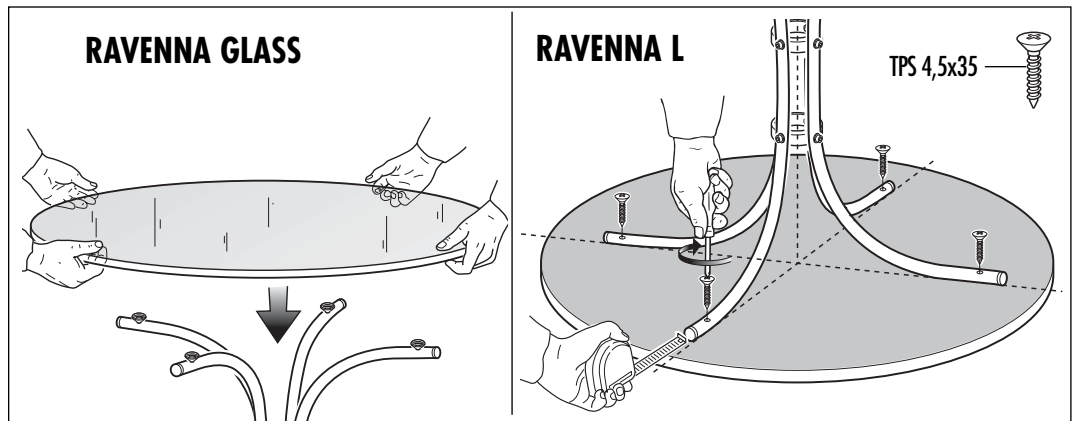

RAVENNA GLASS - RAVENNA L

Ref.	DETAIL	Pcs.
1 A	RAVENNA GLASS Ø 900x18	1
	RAVENNA L Ø 900x8	
2 B		4
3 C		2
4 D	RAVENNA GLASS 	4
	RAVENNA L TPS 4,5x35	
5 E	 Ø5	1
6 F	 Ø 25	8
7 I	 M6	8
8 M	 M6x40	8
9 N	 Ø 12 - 6,5	8

TOOLS for RAVENNA L (not included)