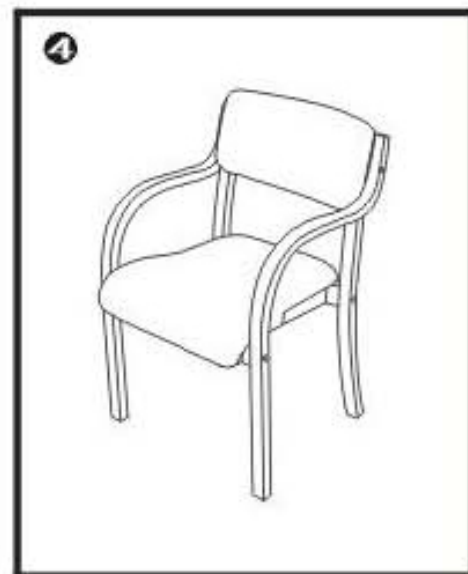

A  1PCS	B  1PCS	C  1PCS	D  1PCS	I 
E M6X14  10PCS	F M6X40  2PCS	G M6X50  2PCS	H M6X70  4PCS	J M6X60  2PCS

WARNING

- DO NOT STAND ON THIS CHAIR DO NOT USE THIS CHAIR AS STEP LADDER
- USE THIS PRODUCT ONLY FOR SEATING ONE PERSON AT A TIME
- DO NOT USE THIS CHAIR UNLESS ALL BOLTS SCREWS AND KNOBS ARE FIRMLY SECURED
- AT LEAST EVERY 4 MONTHS ,CHECK ALL BOLTS, SCREWS AND KNOBS TO BE SURE THEY ARE TIGHT
- IF PARTS ARE MISSING, BROKEN, DAMAGED OR WORN, STOP USE OF THIS PRODUCT UNTIL REPAIRS ARE MADE USING FACTORY AUTHORIZED PARTS
- FAILURE TO FOLLOW THESE WARNINGS COULD RESULT IN SERIOUS INJURY