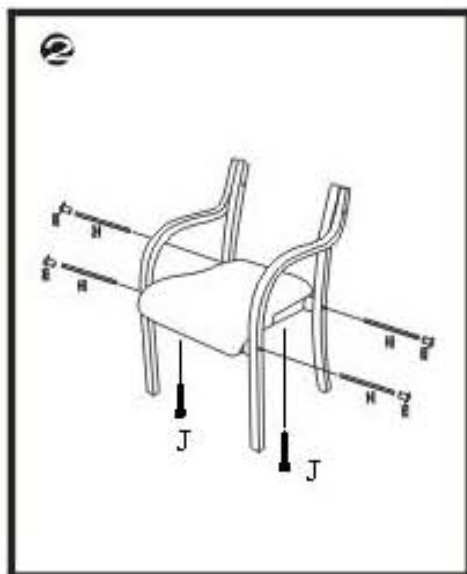

A  1PCS	B  1PCS	C  1PCS	D  1PCS	I 
E M6X14  10PCS	F M6X40  2PCS	G M6X50  2PCS	H M6X70  4PCS	J M6X60  2PCS

WARNING

- DO NOT STAND ON THIS CHAIR DO NOT USE THIS CHAIR AS STEP LADDER
- USE THIS PRODUCT ONLY FOR SEATING ONE PERSON AT A TIME
- DO NOT USE THIS CHAIR UNLESS ALL BOLTS SCREWS AND KNOBS ARE FIRMLY SECURED
- AT LEAST EVERY 4 MONTHS ,CHECK ALL BOLTS, SCREWS AND KNOBS TO BE SURE THEY ARE TIGHT
- IF PARTS ARE MISSING, BROKEN, DAMAGED OR WORN, STOP USE OF THIS PRODUCT UNTIL REPAIRS ARE MADE USING FACTORY AUTHORIZED PARTS
- FAILURE TO FOLLOW THESE WARNINGS COULD RESULT IN SERIOUS INJURY