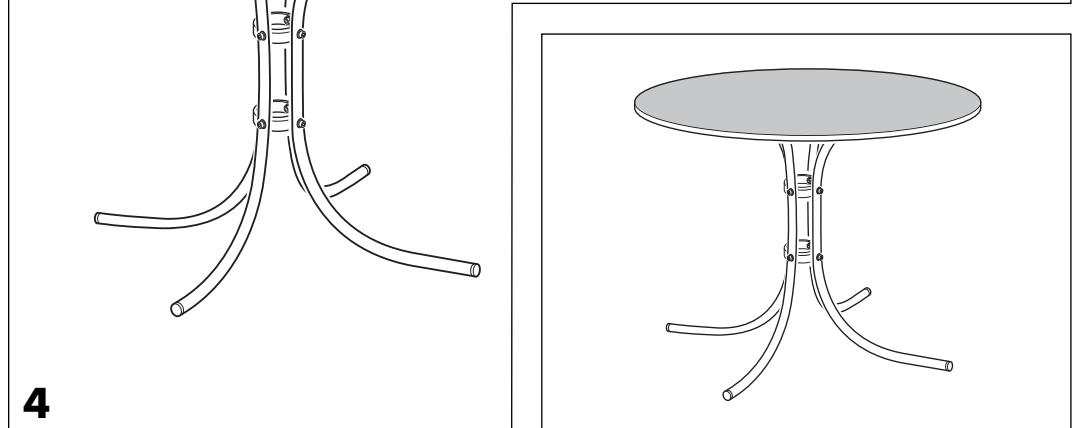

RAVENNA GLASS - RAVENNA L

Ref.	DETAIL	Pcs.
1 A	RAVENNA GLASS  Ø 900x18	1
	RAVENNA L  Ø 900x8	
2 B		4
3 C		2
4 D	RAVENNA GLASS 	4
	RAVENNA L  TPS 4,5x35	
5 E	 Ø5	1
6 F	 Ø 25	8
7 I	 M6	8
8 M	 M6x40	8
9 N	 Ø 12 - 6,5	8

TOOLS for RAVENNA L (not included)

1

2

3

4

5

F-1102

REMARK:
TO ADJUST GRADIENT OF
THE CHAIR BY FOUR SCREWS.