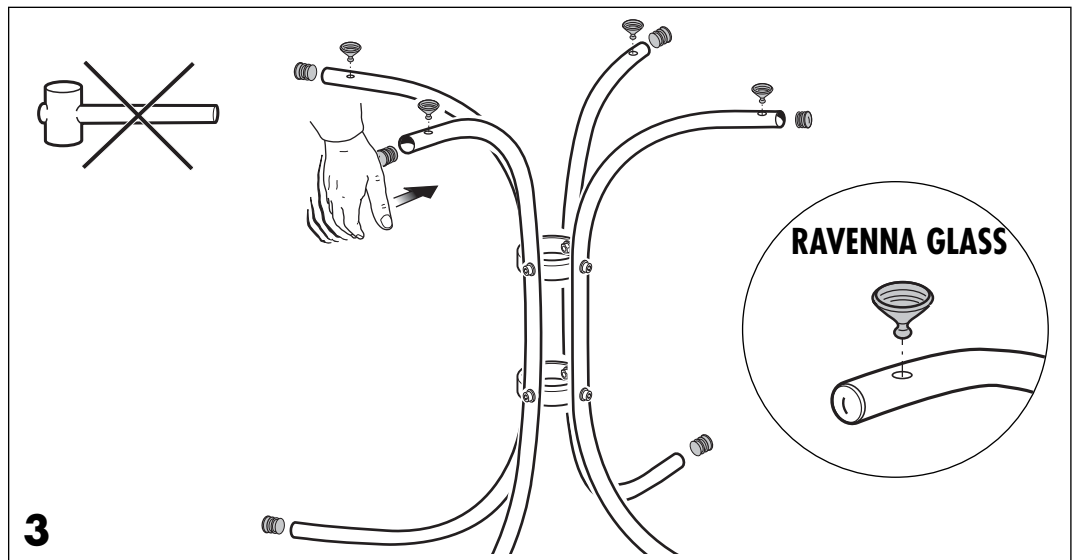

RAVENNA GLASS - RAVENNA L

Ref.	DETAIL	Pcs.
1 A	RAVENNA GLASS  Ø 900x18	1
	RAVENNA L  Ø 900x8	
2 B		4
3 C		2
4 D	RAVENNA GLASS 	4
	RAVENNA L  TPS 4,5x35	
5 E	 Ø5	1
6 F	 Ø 25	8
7 I	 M6	8
8 M	 M6x40	8
9 N	 Ø 12 - 6,5	8

TOOLS for RAVENNA L (not included)

1

2

3

4

5

F-1102

REMARK:
TO ADJUST GRADIENT OF
THE CHAIR BY FOUR SCREWS.

E 
M6*20MM /4PCS

F 
M6*30MM /6PCS

G 
M6*25MM /4PCS

H 
M6*16MM /4PCS

I 

J 
M5 /1PC

K 
M4 /1PC