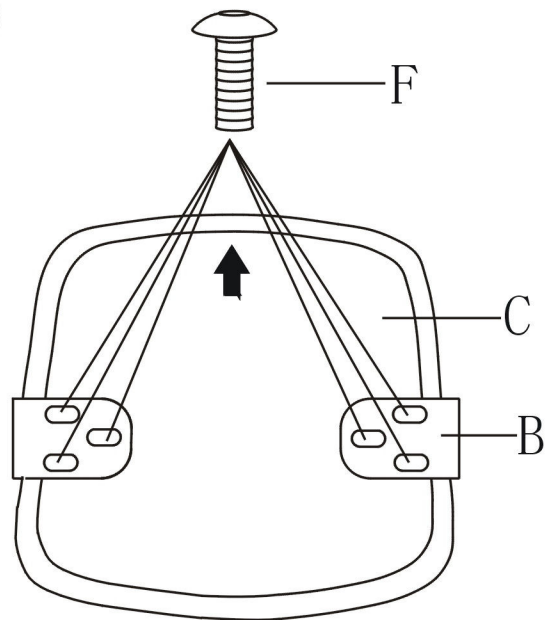

RAVENNA GLASS - RAVENNA L

Ref.	DETAIL	Pcs.
1 A	RAVENNA GLASS  Ø 900x18	1
	RAVENNA L  Ø 900x8	
2 B		4
3 C		2
4 D	RAVENNA GLASS 	4
	RAVENNA L  TPS 4,5x35	
5 E	 Ø5	1
6 F	 Ø 25	8
7 I	 M6	8
8 M	 M6x40	8
9 N	 Ø 12 - 6,5	8

TOOLS for RAVENNA L (not included)

1

2

3

4

5

F-1102

REMARK:
TO ADJUST GRADIENT OF
THE CHAIR BY FOUR SCREWS.

E 
M6*20MM /4PCS

F 
M6*30MM /6PCS

G 
M6*25MM /4PCS

H 
M6*16MM /4PCS

I 

J 
M5 /1PC

K 
M4 /1PC