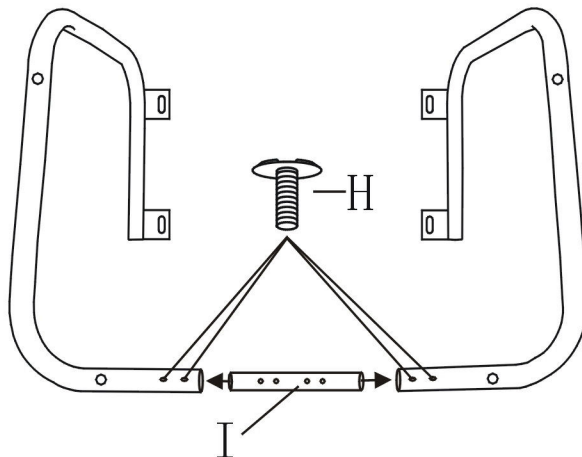

RAVENNA GLASS - RAVENNA L

Ref.	DETAIL	Pcs.
1 A	RAVENNA GLASS  Ø 900x18	1
	RAVENNA L  Ø 900x8	
2 B		4
3 C		2
4 D	RAVENNA GLASS 	4
	RAVENNA L  TPS 4,5x35	
5 E	 Ø5	1
6 F	 Ø 25	8
7 I	 M6	8
8 M	 M6x40	8
9 N	 Ø 12 - 6,5	8

TOOLS for RAVENNA L (not included)

1

2

3

4

5

F-1102

REMARK:
TO ADJUST GRADIENT OF
THE CHAIR BY FOUR SCREWS.

E 
M6*20MM /4PCS

F 
M6*30MM /6PCS

G 
M6*25MM /4PCS

H 
M6*16MM /4PCS

I 

J 
M5 /1PC

K 
M4 /1PC