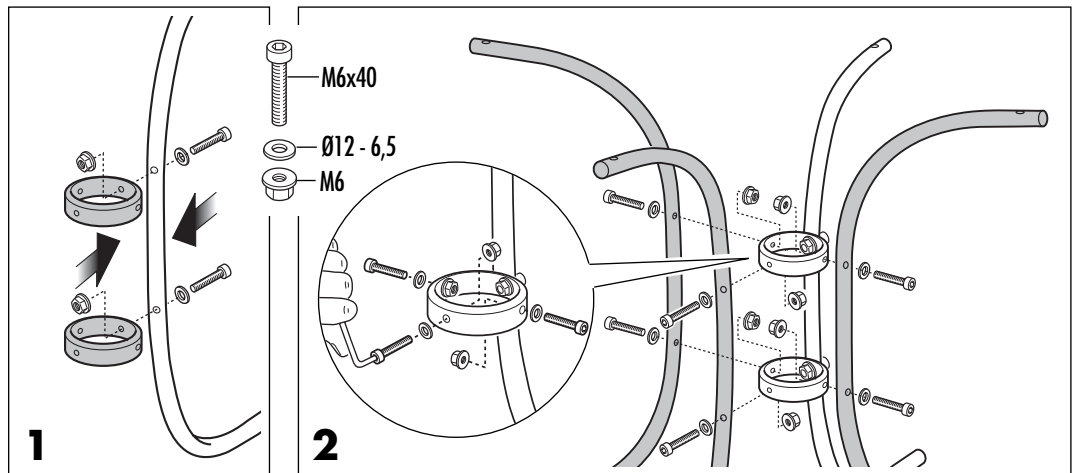

RAVENNA GLASS - RAVENNA L

Ref.	DETAIL	Pcs.
1 A	RAVENNA GLASS  Ø 900x18	1
	RAVENNA L  Ø 900x8	
2 B		4
3 C		2
4 D	RAVENNA GLASS 	4
	RAVENNA L  TPS 4,5x35	
5 E	 Ø5	1
6 F	 Ø 25	8
7 I	 M6	8
8 M	 M6x40	8
9 N	 Ø 12 - 6,5	8

TOOLS for RAVENNA L (not included)

1

2

3

4

5

F-1102

REMARK:
TO ADJUST GRADIENT OF
THE CHAIR BY FOUR SCREWS.

E 
M6*20MM /4PCS

F 
M6*30MM /6PCS

G 
M6*25MM /4PCS

H 
M6*16MM /4PCS

I 

J 
M5 /1PC

K 
M4 /1PC