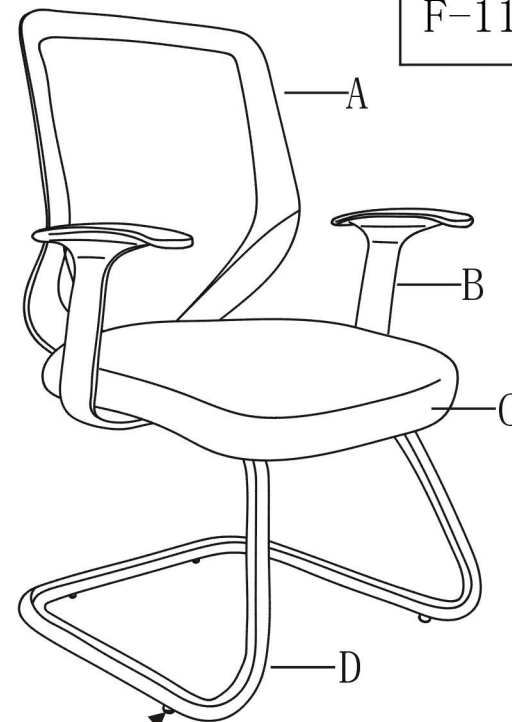

RAVENNA GLASS - RAVENNA L

Ref.	DETAIL	Pcs.
1 A	RAVENNA GLASS  Ø 900x18	1
	RAVENNA L  Ø 900x8	
2 B		4
3 C		2
4 D	RAVENNA GLASS 	4
	RAVENNA L  TPS 4,5x35	
5 E	 Ø5	1
6 F	 Ø 25	8
7 I	 M6	8
8 M	 M6x40	8
9 N	 Ø 12 - 6,5	8

TOOLS for RAVENNA L (not included)

1

2

3

4

5

F-1102

REMARK:
TO ADJUST GRADIENT OF
THE CHAIR BY FOUR SCREWS.

E 
M6*20MM /4PCS

F 
M6*30MM /6PCS

G 
M6*25MM /4PCS

H 
M6*16MM /4PCS

I 

J 
M5 /1PC

K 
M4 /1PC