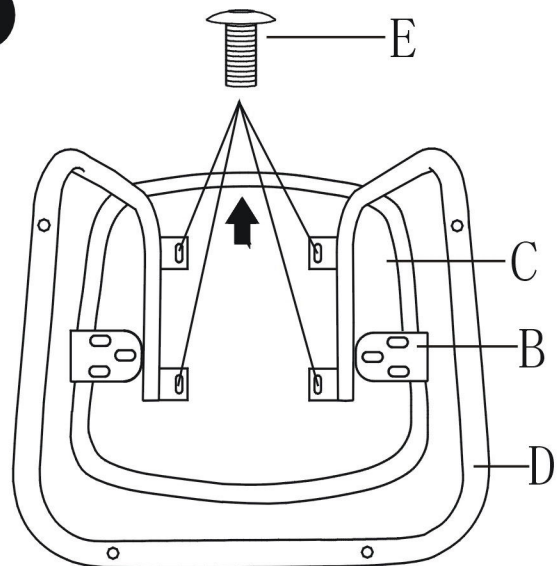

RAVENNA GLASS - RAVENNA L

Ref.	DETAIL	Pcs.
1 A	RAVENNA GLASS  Ø 900x18	1
	RAVENNA L  Ø 900x8	
2 B		4
3 C		2
4 D	RAVENNA GLASS 	4
	RAVENNA L  TPS 4,5x35	
5 E	 Ø5	1
6 F	 Ø 25	8
7 I	 M6	8
8 M	 M6x40	8
9 N	 Ø 12 - 6,5	8

TOOLS for RAVENNA L (not included)

1

2

3

4

5

F-1102

REMARK:
TO ADJUST GRADIENT OF
THE CHAIR BY FOUR SCREWS.

E 
M6*20MM /4PCS

F 
M6*30MM /6PCS

G 
M6*25MM /4PCS

H 
M6*16MM /4PCS

I 

J 
M5 /1PC

K 
M4 /1PC