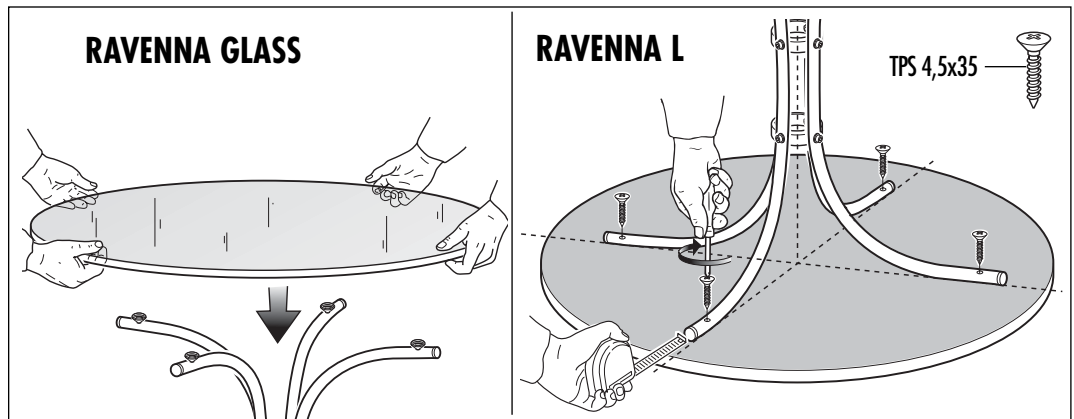

RAVENNA GLASS - RAVENNA L

Ref.	DETAIL	Pcs.
1 A	RAVENNA GLASS  Ø 900x18	1
	RAVENNA L  Ø 900x8	
2 B		4
3 C		2
4 D	RAVENNA GLASS 	4
	RAVENNA L  TPS 4,5x35	
5 E	 Ø5	1
6 F	 Ø 25	8
7 I	 M6	8
8 M	 M6x40	8
9 N	 Ø 12 - 6,5	8

TOOLS for RAVENNA L (not included)

1

2

3

4

5

F-1102

REMARK:
TO ADJUST GRADIENT OF
THE CHAIR BY FOUR SCREWS.