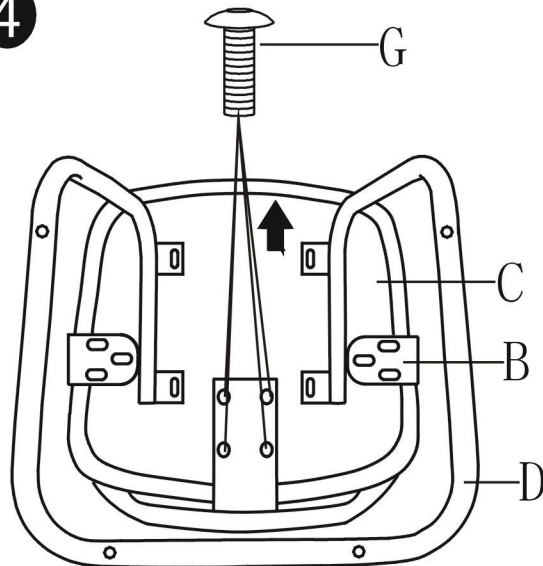

RAVENNA GLASS - RAVENNA L

Ref.	DETAIL	Pcs.
1 A	RAVENNA GLASS  Ø 900x18	1
	RAVENNA L  Ø 900x8	
2 B		4
3 C		2
4 D	RAVENNA GLASS 	4
	RAVENNA L  TPS 4,5x35	
5 E	 Ø5	1
6 F	 Ø 25	8
7 I	 M6	8
8 M	 M6x40	8
9 N	 Ø 12 - 6,5	8

TOOLS for RAVENNA L (not included)

1

2

3

4

5

F-1102

REMARK:
TO ADJUST GRADIENT OF
THE CHAIR BY FOUR SCREWS.

E 
M6*20MM /4PCS

F 
M6*30MM /6PCS

G 
M6*25MM /4PCS

H 
M6*16MM /4PCS

I 

J 
M5 /1PC

K 
M4 /1PC