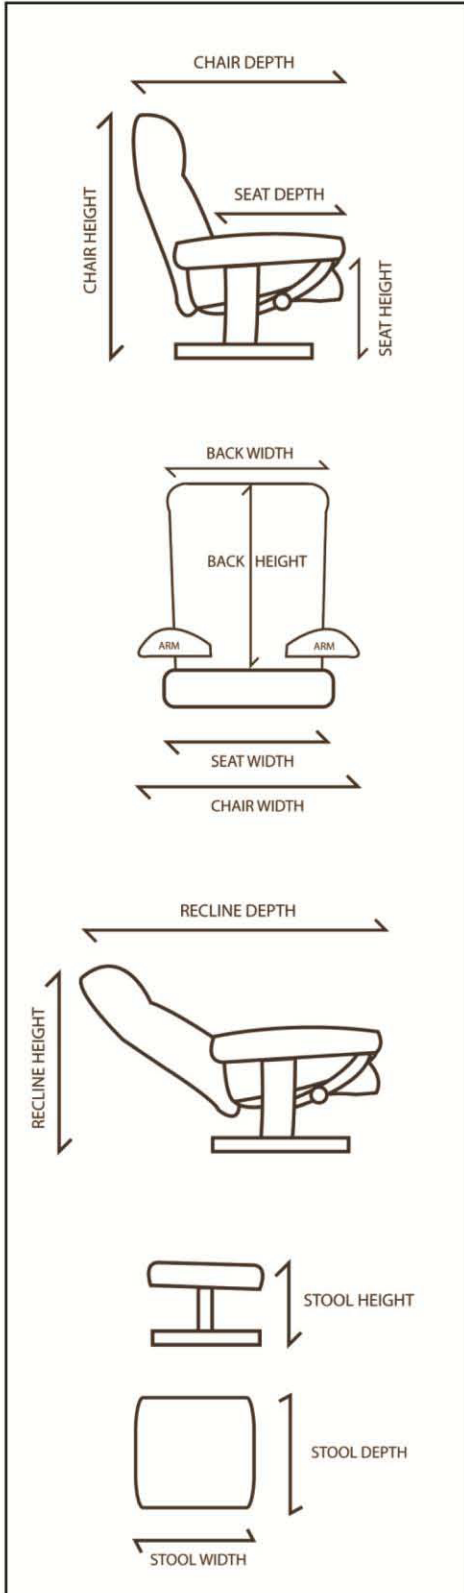

Teknik

PRODUCT INFORMATION SHEET

ATLANTA RECLINER

OTHER

Notes:

Please see secondary sheet for further product dimensions

Dimensions:

Seat Width	89 cm
Seat Depth	77 cm
Seat Height	107 cm
Back Height	73 cm
Back Width	69 cm
Carton Depth	78 cm
Carton Width	89 cm
Carton Height	46 cm
Box Volume	0.319 cbm
Net Weight	22 Kg
Gross Weight	25 Kg

Bullet Points:

- Luxury recliner chair with matching footstool
- High grade bonded leather facings
- Swivel and recline function
- Stylish star base
- Requires easy self assembly
- Available from stock in Cream with Cherry Base and Chocolate with Cherry Base

Text:

N.B: All measurements are approximate

	CM	IN
CHAIR HEIGHT	108	42.5
CHAIR WIDTH	76	29.9
CHAIR DEPTH	81	31.9
SEAT HEIGHT	45	17.7
SEAT WIDTH	54	21.3
SEAT DEPTH	50	19.7
BACK HEIGHT	70	27.6
BACK WIDTH	70	27.6
RECLINE HEIGHT	94.5	37.2
RECLINE DEPTH	110	43.3
STOOL HEIGHT	43.5	17.1
STOOL WIDTH	47	18.5
STOOL DEPTH	41.5	16.3
COVER	Bonded Leather	
BASE STYLE	Wooden Star Feet	
BASE WOOD	Poplar	
COLOUR OPTIONS	COVER	BASE
	Cream	Cherry
	Chocolate	Cherry
FRAME	Metal	
FILLING	Foam & Fibre Webbing	
CONTAINER QUANTITY	195pcs/40HQ	
CARTON DIMENSIONS	H77cm*W53cm*D84cm	
GROSS WEIGHT	25.3kg	
NET WEIGHT	22.4kg	
USER WEIGHT LIMIT	KG	STONE
	115	18

Please note: All measurements are approximate but as near to accurate as possible.
Colours and diagrams are for illustrative purposes only.