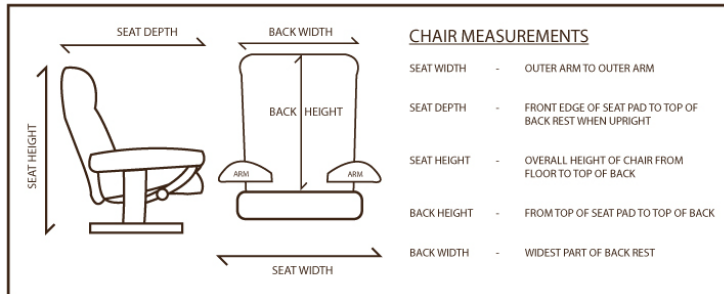

Teknik

PRODUCT INFORMATION SHEET

ATLANTA RECLINER

OTHER

Notes:

Please see secondary sheet for further product dimensions

Dimensions:

Seat Width	89 cm
Seat Depth	77 cm
Seat Height	107 cm
Back Height	73 cm
Back Width	69 cm
Carton Depth	78 cm
Carton Width	89 cm
Carton Height	46 cm
Box Volume	0.319 cbm
Net Weight	22 Kg
Gross Weight	25 Kg

Bullet Points:

- Luxury recliner chair with matching footstool
- High grade bonded leather facings
- Swivel and recline function
- Stylish star base
- Requires easy self assembly
- Available from stock in Cream with Cherry Base and Chocolate with Cherry Base

Text:

N.B: All measurements are approximate

	CM	IN
CHAIR HEIGHT	108	42.5
CHAIR WIDTH	76	29.9
CHAIR DEPTH	81	31.9
SEAT HEIGHT	45	17.7
SEAT WIDTH	54	21.3
SEAT DEPTH	50	19.7
BACK HEIGHT	70	27.6
BACK WIDTH	70	27.6
RECLINE HEIGHT	94.5	37.2
RECLINE DEPTH	110	43.3
STOOL HEIGHT	43.5	17.1
STOOL WIDTH	47	18.5
STOOL DEPTH	41.5	16.3
COVER	Bonded Leather	
BASE STYLE	Wooden Star Feet	
BASE WOOD	Poplar	
COLOUR OPTIONS	COVER	BASE
	Cream	Cherry
	Chocolate	Cherry
FRAME	Metal	
FILLING	Foam & Fibre Webbing	
CONTAINER QUANTITY	195pcs/40HQ	
CARTON DIMENSIONS	H77cm*W53cm*D84cm	
GROSS WEIGHT	25.3kg	
NET WEIGHT	22.4kg	
USER WEIGHT LIMIT	KG	STONE
	115	18

Please note: All measurements are approximate but as near to accurate as possible.
Colours and diagrams are for illustrative purposes only.