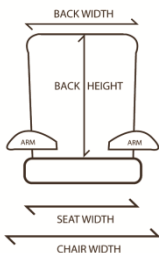

CHICAGO

	CM	IN
CHAIR DEPTH	89	35
CHAIR HEIGHT	103	40 5/9
CHAIR WIDTH	78	30 5/7
SEAT DEPTH	51.5	20 2/7
SEAT HEIGHT	47	18 1/2
SEAT WIDTH	52.5	20 2/3
BACK WIDTH	57	22 4/9
BACK HEIGHT	71.5	28 1/7
CHAIR WIDTH	78	30 5/7
RECLINE DEPTH	118.5	46 2/3
RECLINE HEIGHT	87.5	34 4/9
STOOL HEIGHT	42	16 1/2
STOOL DEPTH	47	18 1/2
STOOL WIDTH	40	15 3/4
COVER		
	Bonded leather	
BASE STYLE		
	Star	
BASE WOOD		
		BASE
		Poplar
		Poplar
FRAME		
FILLING		
	Foam & Fibre Webbing	
CONTAINER QTY		
CARTON DIMENSION		
	61x45x87.5	
GROSS WEIGHT		
	25kg	
NET WEIGHT		
	22kg