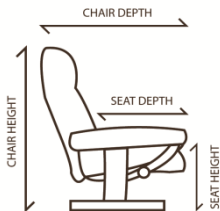

CHICAGO

	CM	IN
CHAIR DEPTH	89	35
CHAIR HEIGHT	103	40 5/9
CHAIR WIDTH	78	30 5/7
SEAT DEPTH	51.5	20 2/7
SEAT HEIGHT	47	18 1/2
SEAT WIDTH	52.5	20 2/3
BACK WIDTH	57	22 4/9
BACK HEIGHT	71.5	28 1/7
CHAIR WIDTH	78	30 5/7
RECLINE DEPTH	118.5	46 2/3
RECLINE HEIGHT	87.5	34 4/9
STOOL HEIGHT	42	16 1/2
STOOL DEPTH	47	18 1/2
STOOL WIDTH	40	15 3/4
COVER		
	Bonded leather	
BASE STYLE		
	Star	
BASE WOOD		
		BASE
		Poplar
		Poplar
FRAME		
FILLING		
	Foam & Fibre Webbing	
CONTAINER QTY		
CARTON DIMENSION		
	61x45x87.5	
GROSS WEIGHT		
	25kg	
NET WEIGHT		
	22kg