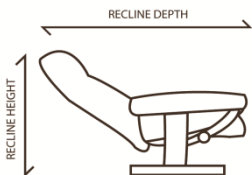

CHICAGO

	CM	IN
CHAIR DEPTH	89	35
CHAIR HEIGHT	103	40 5/9
CHAIR WIDTH	78	30 5/7
SEAT DEPTH	51.5	20 2/7
SEAT HEIGHT	47	18 1/2
SEAT WIDTH	52.5	20 2/3
BACK WIDTH	57	22 4/9
BACK HEIGHT	71.5	28 1/7
CHAIR WIDTH	78	30 5/7
RECLINE DEPTH	118.5	46 2/3
RECLINE HEIGHT	87.5	34 4/9
STOOL HEIGHT	42	16 1/2
STOOL DEPTH	47	18 1/2
STOOL WIDTH	40	15 3/4
COVER		
	Bonded leather	
BASE STYLE		
	Star	
BASE WOOD		
		BASE
		Poplar
		Poplar
FRAME		
FILLING		
	Foam & Fibre Webbing	
CONTAINER QTY		
CARTON DIMENSION		
	61x45x87.5	
GROSS WEIGHT		
	25kg	
NET WEIGHT		
	22kg