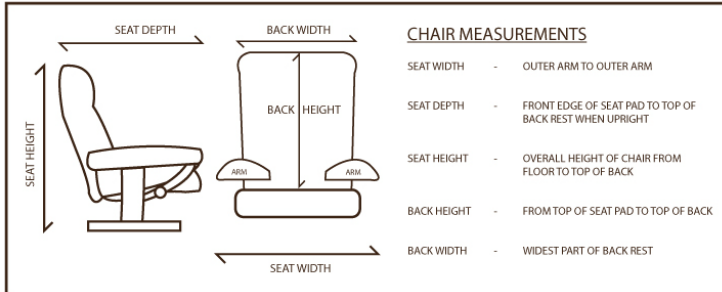

Teknik

PRODUCT INFORMATION SHEET

CHICAGO RECLINER

OTHER

Notes:

Please see secondary sheet for further product dimensions

Dimensions:

Seat Width	76 cm
Seat Depth	86 cm
Seat Height	103 cm
Back Height	72 cm
Back Width	58 cm
Carton Depth	45 cm
Carton Width	60 cm
Carton Height	88 cm
Box Volume	0.238 cbm
Net Weight	22 Kg
Gross Weight	25 kg

Bullet Points:

- Luxury recliner chair with matching footstool
- High grade bonded leather facings
- Swivel and recline function
- Stylish star base
- Requires easy self assembly
- Available from stock in Cream with Cherry Base, Chocolate with Natural Base, Nut Brown with Cherry Base and Black with Natural Base

Text:

N.B: All measurements are approximate

CHICAGO

	CM	IN
CHAIR DEPTH	89	35
CHAIR HEIGHT	103	40 5/9
CHAIR WIDTH	78	30 5/7
SEAT DEPTH	51.5	20 2/7
SEAT HEIGHT	47	18 1/2
SEAT WIDTH	52.5	20 2/3
BACK WIDTH	57	22 4/9
BACK HEIGHT	71.5	28 1/7
CHAIR WIDTH	78	30 5/7
RECLINE DEPTH	118.5	46 2/3
RECLINE HEIGHT	87.5	34 4/9
STOOL HEIGHT	42	16 1/2
STOOL DEPTH	47	18 1/2
STOOL WIDTH	40	15 3/4
COVER		
	Bonded leather	
BASE STYLE		
	Star	
BASE WOOD		
		BASE
		Poplar
		Poplar
FRAME		
FILLING		
	Foam & Fibre Webbing	
CONTAINER QTY		
CARTON DIMENSION		
	61x45x87.5	
GROSS WEIGHT		
	25kg	
NET WEIGHT		
	22kg	