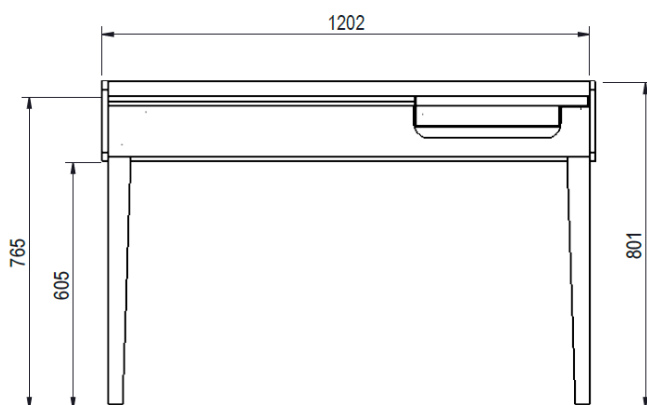

GIRU DESK PRODUCT SHEET FURNITURE

- Home office desk in Sonoma Oak effect finish and white accents
 - Spacious work area
 - Stylish edging detail to desktop
- Sliding desktop section/shelf on metal runners
- Hidden compartment features cable access so ideal for storing charging items
 - Sturdy legs for extra stability

Width	120 cm
Depth	57 cm
Height	80 cm
Carton Height	131.2 cm
Carton Width	64.5 cm
Carton Depth	10 cm
Box Volume	0.0846 cbm
Weight (gross)	28 kg

N.B: All measurements are approximate