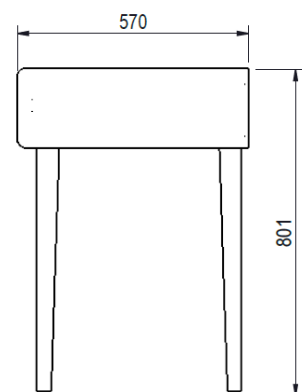

GIRU DESK PRODUCT SHEET FURNITURE

- Home office desk in Sonoma Oak effect finish and white accents
 - Spacious work area
 - Stylish edging detail to desktop
- Sliding desktop section/shelf on metal runners
- Hidden compartment features cable access so ideal for storing charging items
 - Sturdy legs for extra stability

Width	120 cm
Depth	57 cm
Height	80 cm
Carton Height	131.2 cm
Carton Width	64.5 cm
Carton Depth	10 cm
Box Volume	0.0846 cbm
Weight (gross)	28 kg

N.B: All measurements are approximate