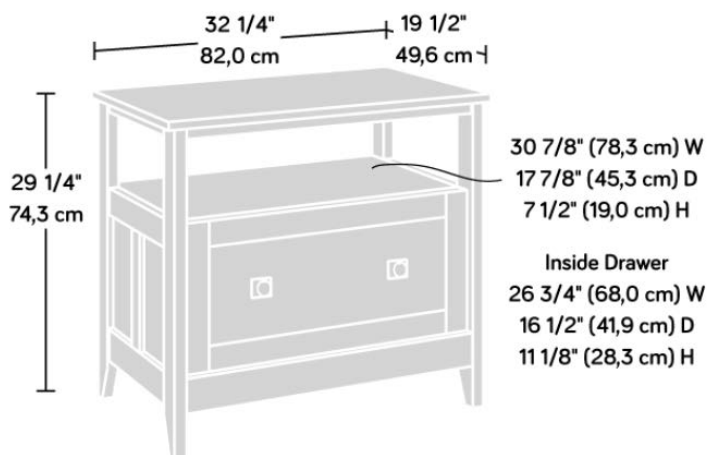

HOME STUDY LATERAL FILER

PRODUCT SHEET

FURNITURE

- Home office lateral filer
- Dover Oak finish with Slate finish accent
- Drawer with full extension slides holds letter, legal or European size hanging files
 - Open shelf for additional storage
- Quick and easy assembly with patented T-lock drawer system
 - 360 degree all round finish
- Matching L-shaped desk and lift up coffee / work table available

Width	82 cm
Depth	49.6 cm
Height	74.3 cm
Carton Height	96.8 cm
Carton Width	53.7 cm
Carton Depth	22.1 cm
Box Volume	0.115 cbm
Weight (gross)	43.8 kg

N.B: All measurements are approximate