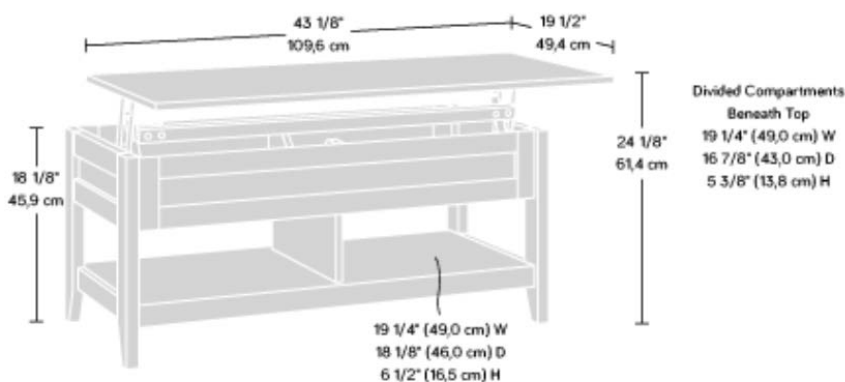

## HOME STUDY LIFT UP COFFEE / WORK TABLE

Width	109.6 cm
Depth	49.4 cm
Height	47.8 cm
Carton Height	123.5 cm
Carton Width	53.35 cm
Carton Depth	13.8 cm
Box Volume	0.0911 cbm
Weight (gross)	30 kg

N.B: All measurements are approximate