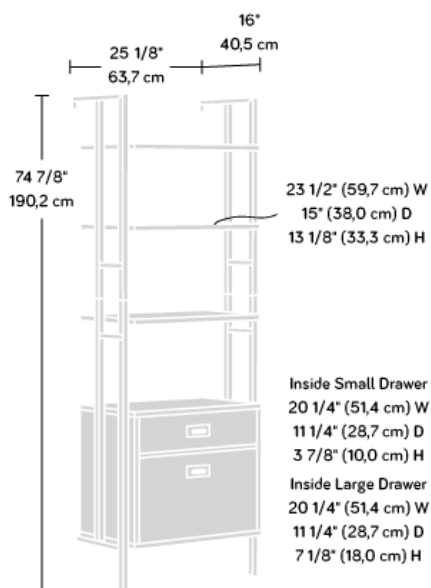

HYPHE WALL MOUNTED 4 SHELF BOOKCASE WITH DRAWERS

PRODUCT SHEET

FURNITURE

- Stylish wall mounted storage solution in Serene Walnut finish
- Space saving design
- Open shelves provide options for display or storage
- Two drawers for additional storage
- Lower drawer holds letter size hanging files
- Powder coated metal frame for durability

Width	63.7 cm
Depth	40.5 cm
Height	190.2 cm
Carton Height	17.4 cm
Carton Width	136 cm
Carton Depth	59.7 cm
Box Volume	0.141 cbm
Weight (gross)	31.2 kg

N.B: All measurements are approximate