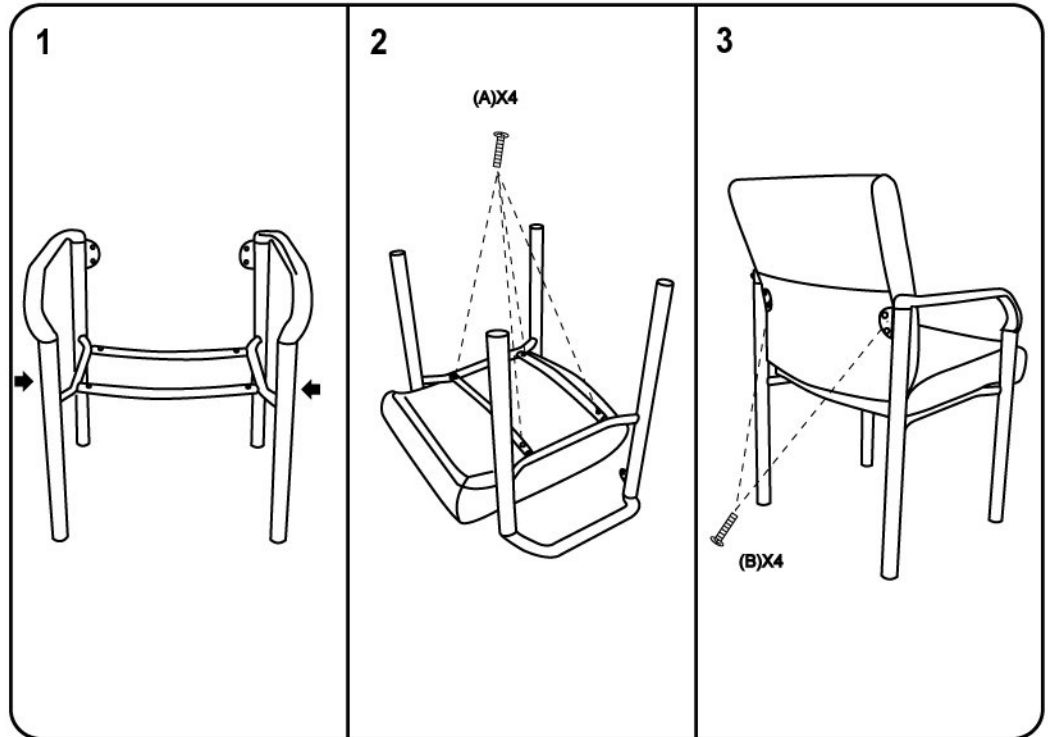

MODEL : GREENWICH B689

(1)X1	(2)X1	(3)X1 (L)X1 (R)
		
(4)X2		
		

Please unscrew all screws from cushion before assembly.

(A)x4

M6*36

(B)x4

M6*22

It is important to assemble all parts so that the directional "Arrows" point in the same direction. Make certain that all screws are FULLY tightened before using the chair. Each month, check all screws and tighten any that may have loosened.