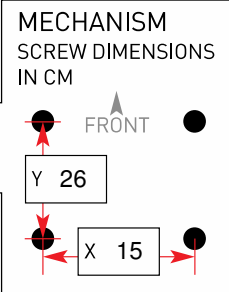

PRODUCT	SHIATSU MASSAGE	6903
---------	-----------------	------

HEADREST	N/A
BACKREST	Z283 (BLK) / Z262B (CREAM)
ARM <i>RH when seated</i>	Z216 (PAIR)
ARM <i>LH when seated</i>	Z216 (PAIR)
BACK BRACKET/MECH	N/A
SEAT	Z284 (BLK)/ Z262 (CREAM)
MECHANISM	Z215
GAS LIFT	Z200
TELESCOPE	Z35
FIVE STAR BASE	Z203
CASTORS	Z202W

FIXINGS	x4 M8*65 (arms), x2 M6*30 (back bracket & mech), x2 M6*25 (back bracket), x4 M6*20 (mechanism)
---------	--

UNIQUE PARTS	Z168 – REMOTE CONTROL
--------------	-----------------------

NOTES	
-------	--