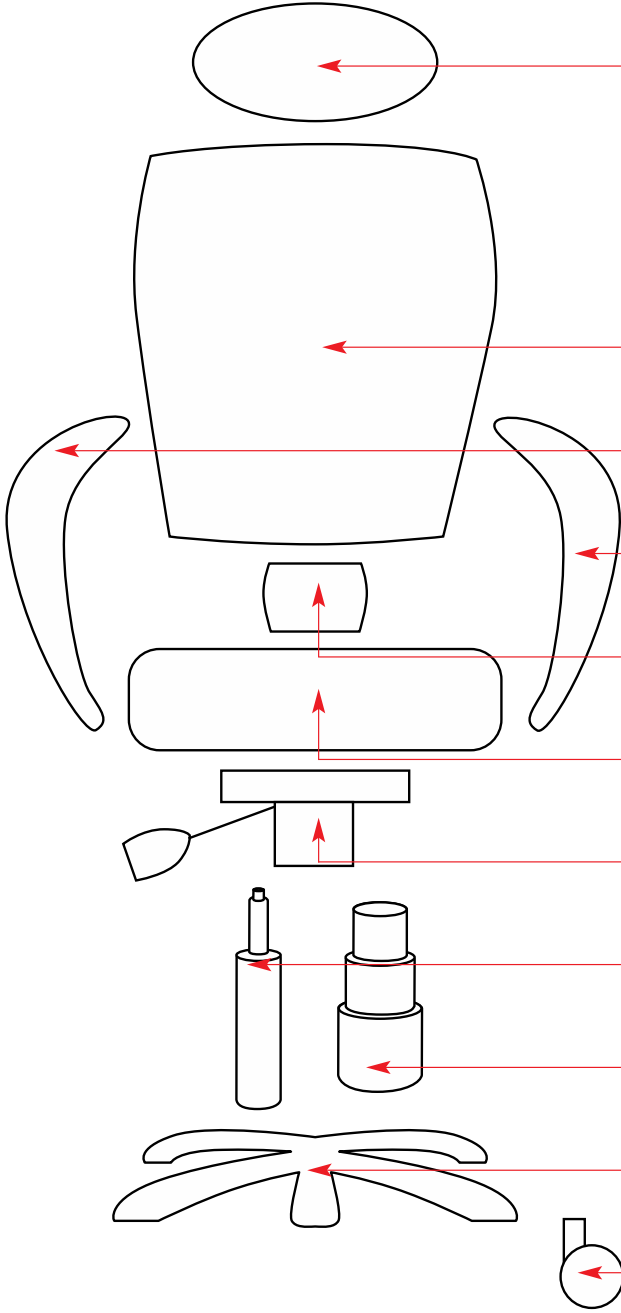

PRODUCT	SHIATSU MASSAGE	6903
---------	-----------------	------

HEADREST	N/A
BACKREST	Z283 (BLK) / Z262B (CREAM)
ARM <i>RH when seated</i>	Z216 (PAIR)
ARM <i>LH when seated</i>	Z216 (PAIR)
BACK BRACKET/MECH	N/A
SEAT	Z284 (BLK)/ Z262 (CREAM)
MECHANISM	Z215
GAS LIFT	Z200
TELESCOPE	Z35
FIVE STAR BASE	Z203
CASTORS	Z202W

FIXINGS	x4 M8*65 (arms), x2 M6*30 (back bracket & mech), x2 M6*25 (back bracket), x4 M6*20 (mechanism)
---------	--

UNIQUE PARTS	Z168 – REMOTE CONTROL
--------------	-----------------------

NOTES	
-------	--