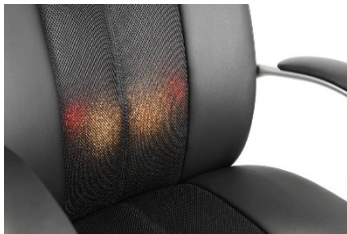

Teknik

SHIATSU MASSAGE

PRODUCT SHEET

EXECUTIVE

Use (General): **8** Hours Per Day

- Luxury massage executive chair
 - Supple faux leather
- Kneading / rolling massage function on ergonomic lumbar support
 - Mains operated
 - Operational glow function
 - Soft padded armrests
- Gun metal coloured arms and matching capped base
 - Gas lift seat height adjustment
 - Reclining function with tilt tension
 - Requires easy self assembly
 - Available from stock in black

-Arm height will allow the chair to fit under a desk/table of 71cm high.

- Suggested maximum user weight: 115 kg

N.B: All measurements are approximate