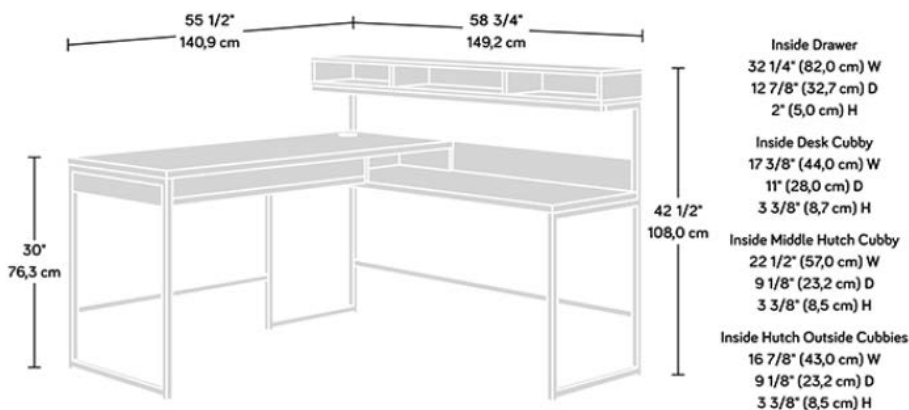

MANHATTAN VIEW L-SHAPED DESK

PRODUCT SHEET

FURNITURE

- Home office L-shaped desk in Mystic Oak finish
- Durable black steel frame for durability
 - Large desk and return provides a generous working area
 - Drawer features metal runners and safety stops
- Elevated shelf with cubbyhole storage
 - Open storage with fixed shelf
- Concealed storage with flip-down panel
 - Cord management

Width (desktop)	140.9 cm
Width (return)	149.2 cm
Depth (desktop on left)	59.5 cm
Depth (return on right)	47 cm
Carton Height	22.5 cm
Carton Width	166.5 cm
Carton Depth	75.5 cm
Box Volume	0.283 cbm
Weight (gross)	64.8 kg

N.B: All measurements are approximate