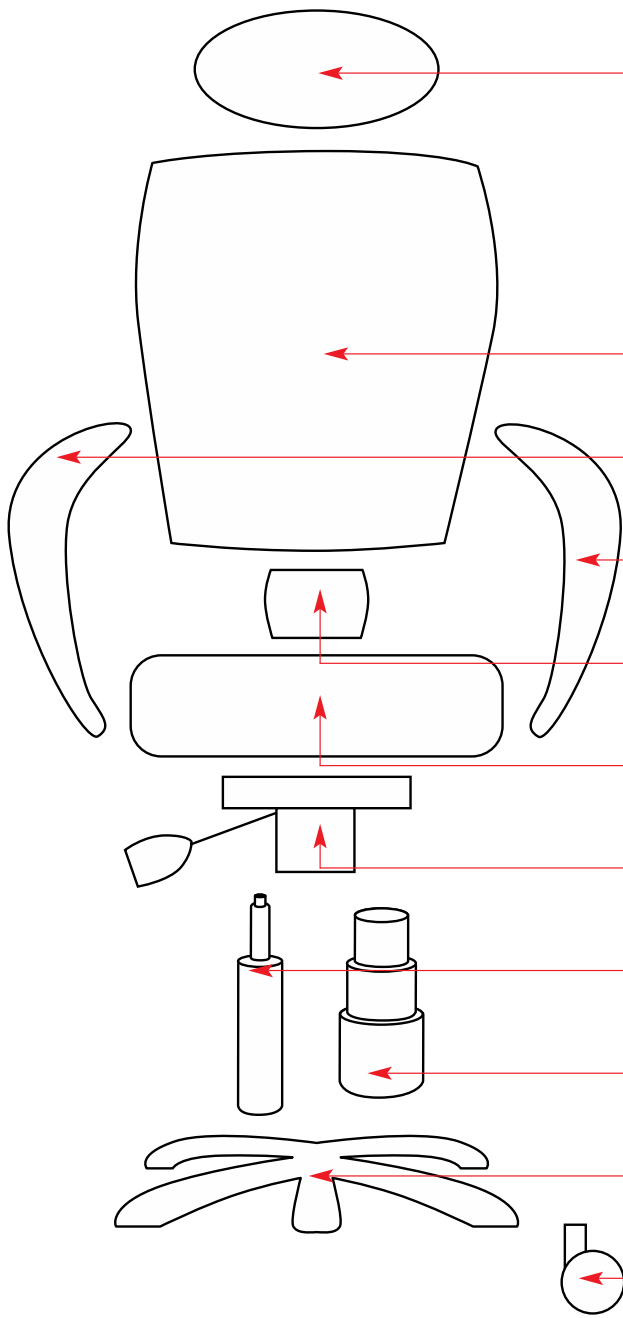

PRODUCT	AMBASSADOR	6949
---------	------------	------

HEADREST	N/A	
BACKREST	Z254B	
ARM <i>RH when seated</i>	PART OF THE SEAT	
ARM <i>LH when seated</i>	PART OF THE SEAT	
BACK BRACKET/MECH	N/A	
SEAT	Z069S	MECHANISM SCREW DIMENSIONS IN CM 
MECHANISM	Z069M	
GAS LIFT	Z23	
TELESCOPE	N/A	
FIVE STAR BASE	Z261B	
CASTORS	Z03 x4	

FIXINGS	M6x25 screws x4, M8x22 screws x3, M6 washers x4, M8 washers x3, M6 Allen key, M8 Allen key
---------	--

UNIQUE PARTS	
--------------	--

NOTES	
-------	--