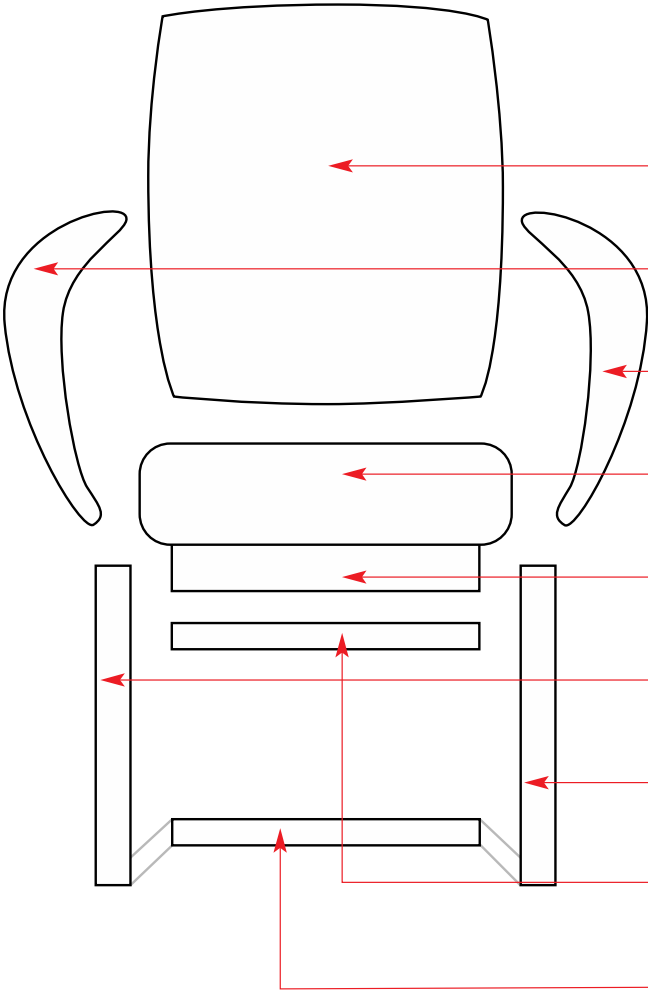

PRODUCT	CAFÉ CHAIR	002
---------	------------	-----

BACKREST	WHOLE SHELL – Z127
ARM <i>RH when seated</i>	N/A
ARM <i>LH when seated</i>	N/A
SEAT	WHOLE SHELL – Z127
UNDERSIDE FRAME	N/A
FRAME <i>RH when seated</i> Z127F (WHOLE SET OF LEGS)	
FRAME <i>LH when seated</i> Z127F (WHOLE SET OF LEGS)	
CROSS BAR <i>FRONT</i>	N/A
CROSS BAR <i>REAR</i>	N/A

FIXINGS	M6X14 (LEGS SCREWS), x4 SPACER CLIPS, x4 PLASTIC FEET
---------	---

UNIQUE PARTS	N/A
--------------	-----

NOTES	
-------	--