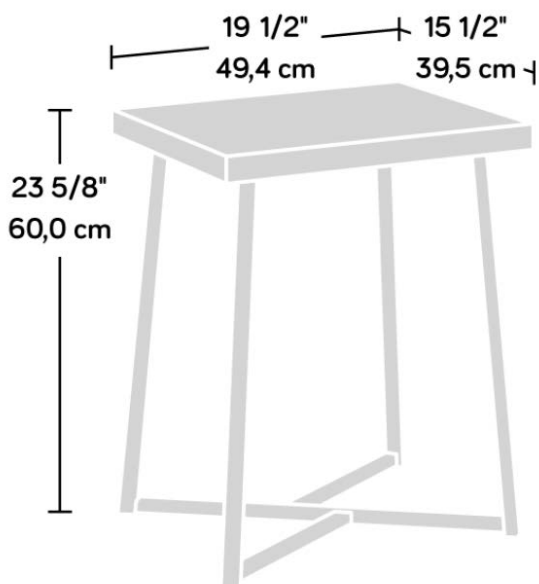

CANYON LANE SIDE TABLE

PRODUCT SHEET

FURNITURE

- Stylish side table in Grand Walnut effect finish
 - Powder coated metal base with unique geometric design
 - Sturdy 1.5 inch thick top
 - Strong and lightweight design
- Finished on all sides for versatile placement

Width	49.4 cm
Depth	39.5 cm
Height	60 cm
Carton Height	52 cm
Carton Width	70 cm
Carton Depth	10.5 cm
Box Volume	0.038 cbm
Weight (gross)	5.8 kg

N.B: All measurements are approximate