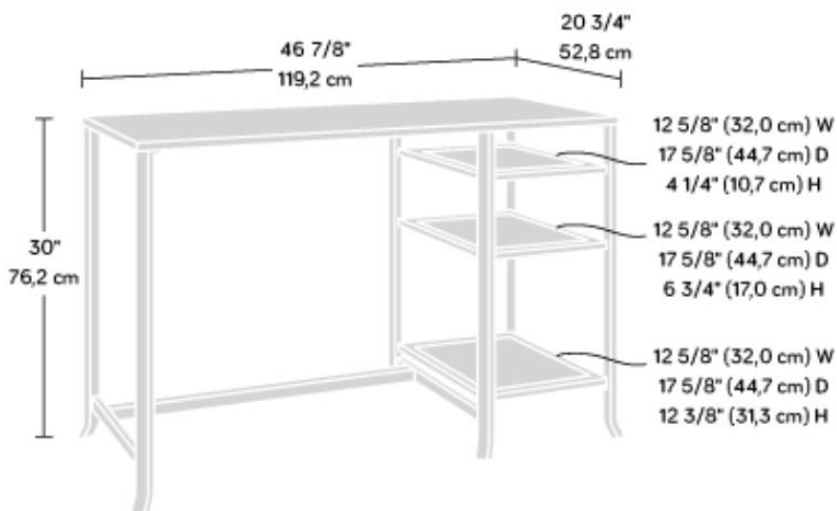

CITY CENTRE DESK

PRODUCT SHEET

FURNITURE

- Home office desk in Champagne Oak finish
 - Durable, satin taupe metal frame
 - Generous work area
- Can be assembled with shelves on left or right side
 - Shelves feature perforated metal construction
 - 360 degree all round finish

Width	119.2 cm
Depth	52.8 cm
Height	76.2 cm
Carton Height	132.5 cm
Carton Width	61.5 cm
Carton Depth	10.5 cm
Box Volume	0.086 cbm
Weight (gross)	19.4 kg

N.B: All measurements are approximate