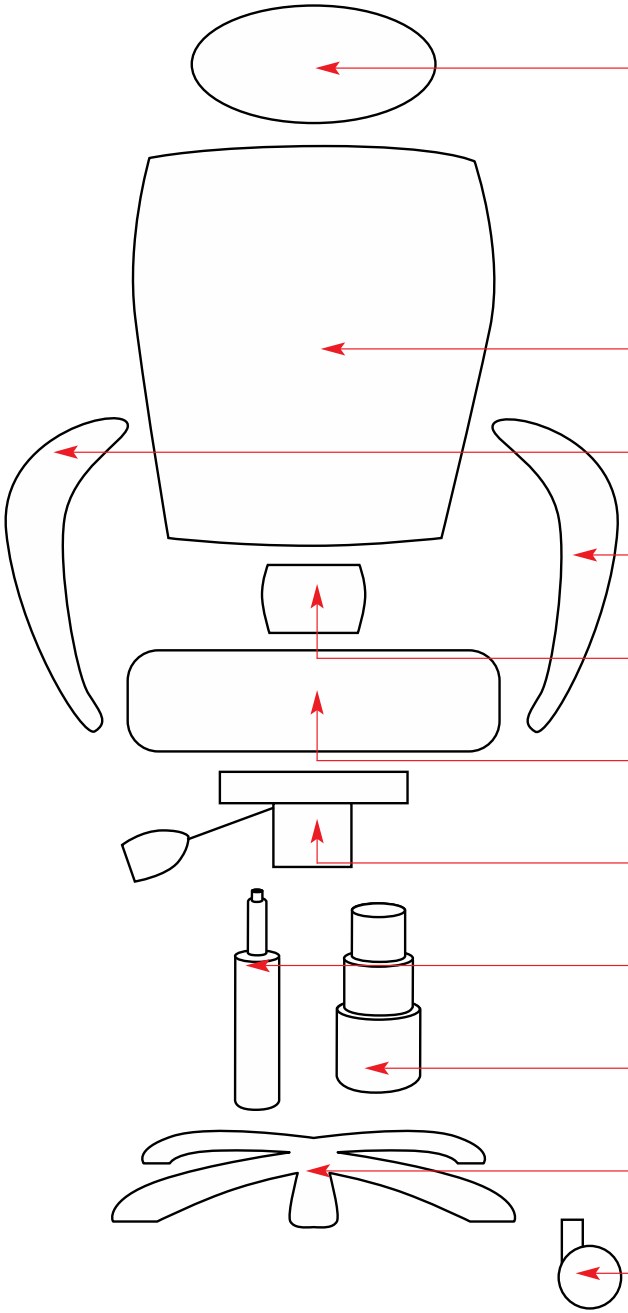

PRODUCT	ELEGANCE HIGH	6950
---------	---------------	------

HEADREST	N/A
BACKREST	Z6951BH
ARM <i>RH when seated</i>	Z6951R
ARM <i>LH when seated</i>	Z6951L
BACK BRACKET/MECH	N/A
SEAT	Z6951S
MECHANISM	Z6951M
GAS LIFT	Z23
TELESCOPE	N/A
FIVE STAR BASE	Z6951BASE
CASTORS	Z03 x4

FIXINGS	M6x22 screws x4, M6x25 screws x8, M6 washers x12, Allen key
---------	---

UNIQUE PARTS	N/A
--------------	-----

NOTES	
-------	--