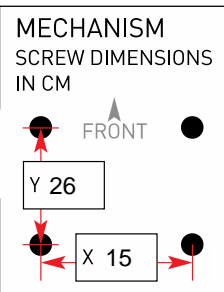

PRODUCT	ELEGANCE HIGH	6950
---------	---------------	------

HEADREST	N/A
BACKREST	Z6951BH
ARM <i>RH when seated</i>	Z6951R
ARM <i>LH when seated</i>	Z6951L
BACK BRACKET/MECH	N/A
SEAT	Z6951S
MECHANISM	Z6951M
GAS LIFT	Z23
TELESCOPE	N/A
FIVE STAR BASE	Z6951BASE
CASTORS	Z03 x4

FIXINGS	M6x22 screws x4, M6x25 screws x8, M6 washers x12, Allen key
---------	---

UNIQUE PARTS	N/A
--------------	-----

NOTES	
-------	--