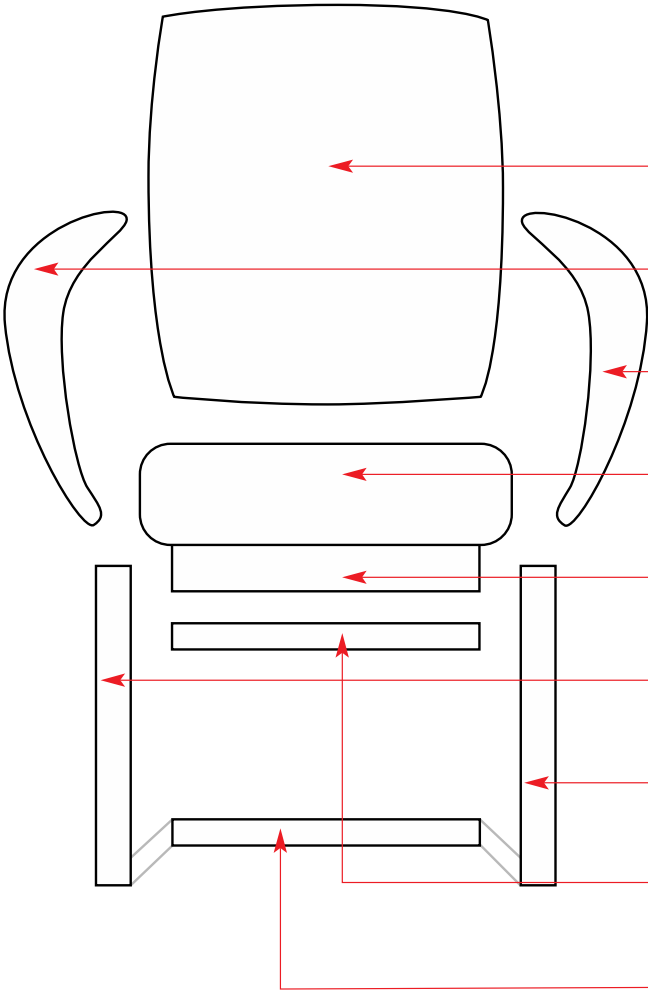

PRODUCT	GOLIATH LIGHT VISITOR	6958
---------	-----------------------	------

BACKREST	Z500B
ARM <i>RH when seated</i>	Z500VA (PAIR OF ARMS)
ARM <i>LH when seated</i>	Z500VA (PAIR OF ARMS)
SEAT	Z500VS
UNDERSIDE FRAME	N/A
FRAME <i>RH when seated</i>	Z500F (COMPLETE FRAME)
FRAME <i>LH when seated</i>	Z500F (COMPLETE FRAME)
CROSS BAR <i>FRONT</i>	N/A
CROSS BAR <i>REAR</i>	N/A

FIXINGS	M8x40mm screw x4, M6x20mm screw x4, M6x25mm screw x4, screw cap cover x4, Allen key
---------	---

UNIQUE PARTS	N/A
--------------	-----

NOTES	
-------	--