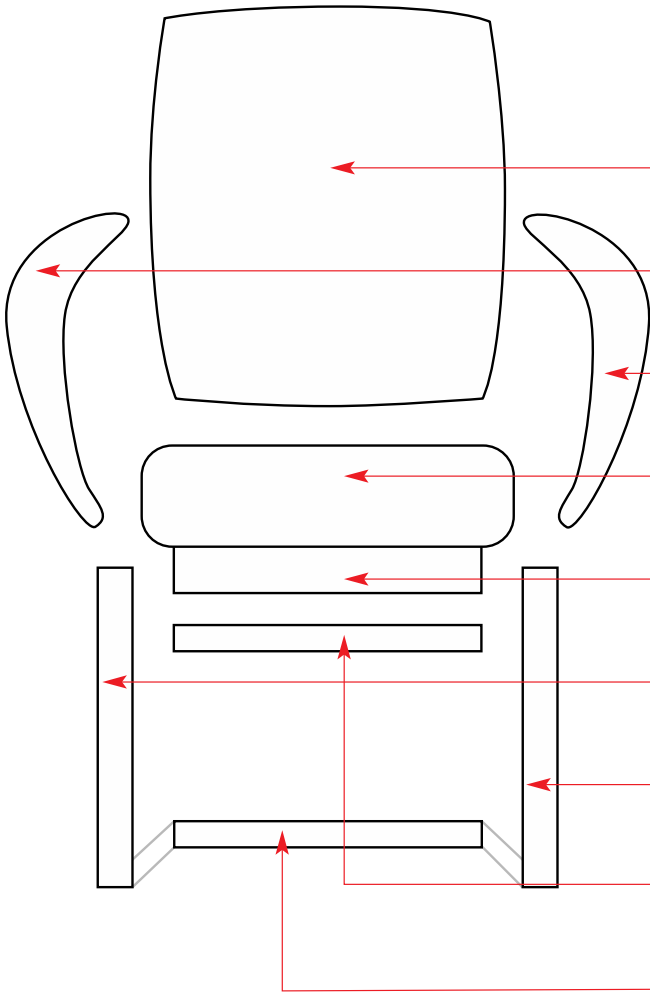

PRODUCT	GREENWICH	B689
---------	-----------	------

BACKREST	Z176
ARM <i>RH when seated</i>	N/A – PART OF THE FRAME
ARM <i>LH when seated</i>	N/A – PART OF THE FRAME
SEAT	Z177
UNDERSIDE FRAME	Z097 x2
FRAME <i>RH when seated</i>	Z097R
FRAME <i>LH when seated</i>	Z097L
CROSS BAR <i>FRONT</i>	N/A
CROSS BAR <i>REAR</i>	N/A

FIXINGS	M6*36 x4 (seat), M6*22 x4 (back)
---------	----------------------------------

UNIQUE PARTS	N/A
--------------	-----

NOTES	
-------	--