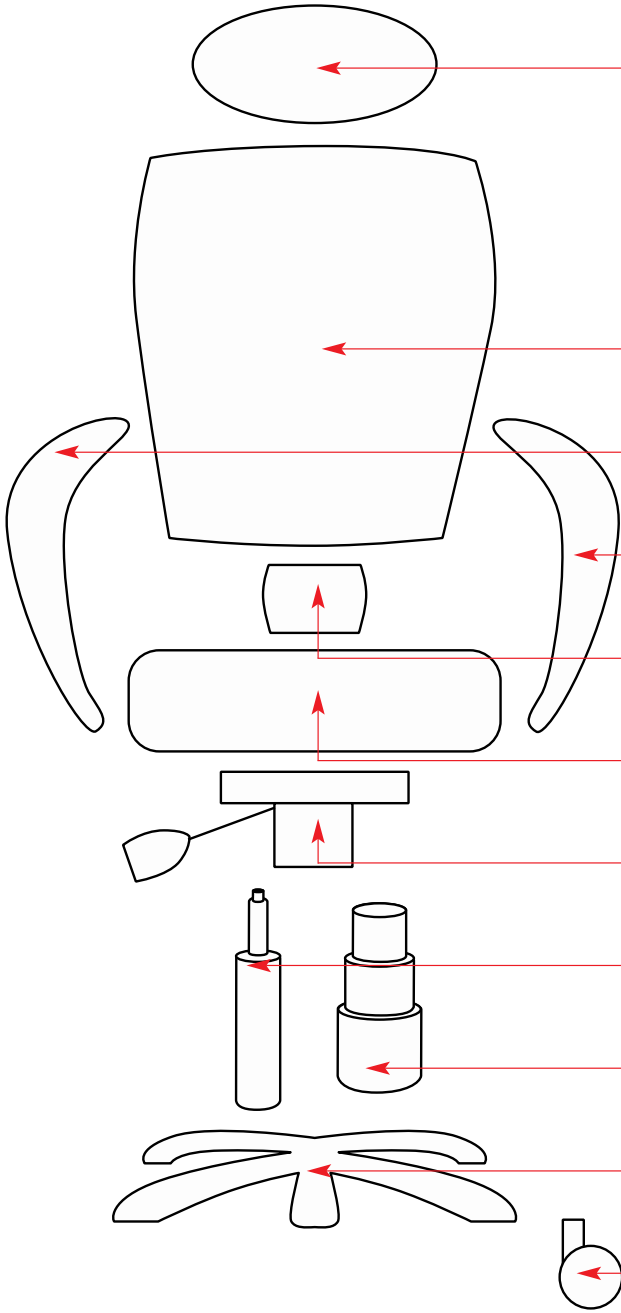

| | | |
|---------|----------|------|
| PRODUCT | HERCULES | 6973 |
|---------|----------|------|

| | |
|---------------------------|------------|
| HEADREST | N/A |
| BACKREST | Z6973S |
| ARM <i>RH when seated</i> | Z6973ARM-R |
| ARM <i>LH when seated</i> | Z6973ARM-L |
| BACK BRACKET/MECH | N/A |
| SEAT | Z6937B |
| MECHANISM | Z6937M |
| GAS LIFT | Z6937GL |
| TELESCOPE | N/A |
| FIVE STAR BASE | Z6937BASE |
| CASTORS | Z03 |

| |
|---------|
| FIXINGS |
|---------|

| |
|--------------|
| UNIQUE PARTS |
|--------------|

| | |
|-------|-----------------------------|
| NOTES | 35 STONE CHAIR – HEAVY DUTY |
|-------|-----------------------------|