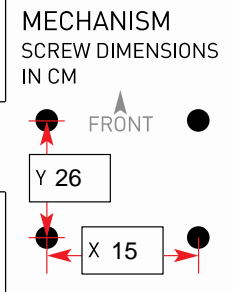

| | | |
|---------|----------|------|
| PRODUCT | HERCULES | 6973 |
|---------|----------|------|

| | |
|---------------------------|------------|
| HEADREST | N/A |
| BACKREST | Z6973S |
| ARM <i>RH when seated</i> | Z6973ARM-R |
| ARM <i>LH when seated</i> | Z6973ARM-L |
| BACK BRACKET/MECH | N/A |
| SEAT | Z6937B |
| MECHANISM | Z6937M |
| GAS LIFT | Z6937GL |
| TELESCOPE | N/A |
| FIVE STAR BASE | Z6937BASE |
| CASTORS | Z03 |