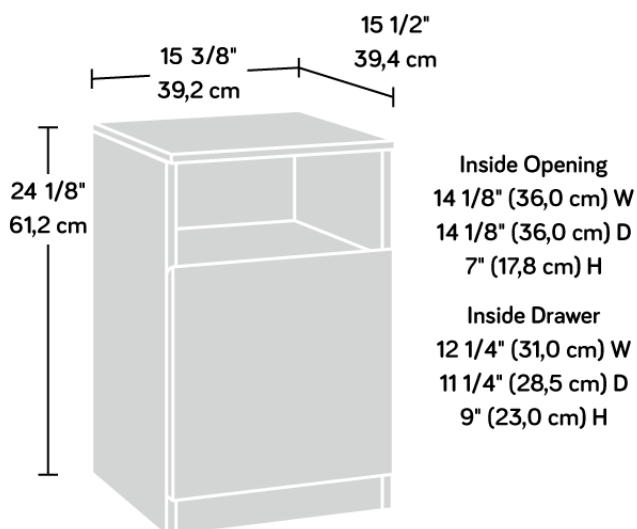

Width	39.2 cm
Depth	39.4 cm
Height	61.2 cm
Carton Height	72.8 cm
Carton Width	47.8 cm
Carton Depth	15.4 cm
Box Volume	0.053cbm
Weight (gross)	18.3 kg

N.B: All measurements are approximate