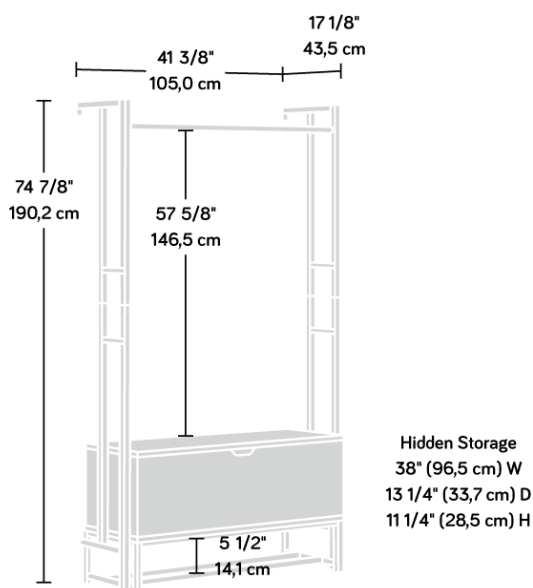

HYTHE WALL MOUNTED HALLWAY STORAGE

PRODUCT SHEET

FURNITURE

- Stylish wall mounted storage solution in Serene Walnut finish
- Upper rod for hanging storage
- Hidden storage beneath lift-up panel
- 'Lid stay' mechanism prevents lid from falling shut whilst open
- Powder coated metal frame for durability

Width	105 cm
Depth	43.5 cm
Height	190.2 cm
Carton Height	16.5 cm
Carton Width	117.3 cm
Carton Depth	48.3 cm
Box Volume	0.093 cbm
Weight (gross)	27.4 kg

N.B: All measurements are approximate