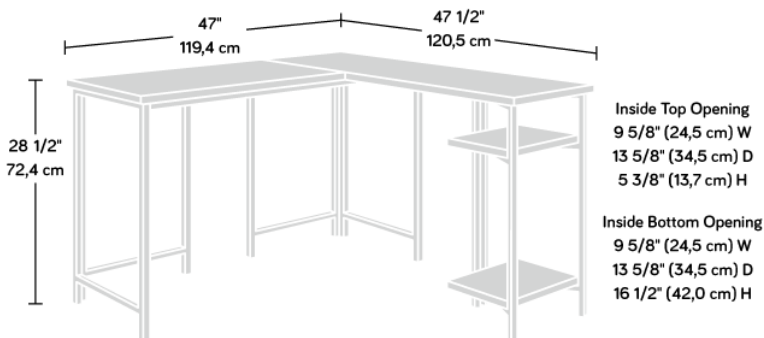

INDUSTRIAL STYLE L-SHAPED DESK SMOKED OAK

PRODUCT SHEET

FURNITURE

- Home office industrial style L-shaped desk in Smoked Oak finish
 - Sharp, minimalist design
- Desk and return provide a generous working area
 - Open storage with fixed shelving
 - 360 degree finish for versatile placement.
 - Durable, black metal frame.

Width (desktop)	119.4 cm
Width (return)	120.5 cm
Height	72.4 cm
Carton Height	135.7 cm
Carton Width	58.48 cm
Carton Depth	21.2 cm
Box Volume	0.168 cbm
Weight (gross)	20.2 kg

Left side desk top depth @ 47cm
Right side return top depth @ 39.5cm

N.B: All measurements are approximate