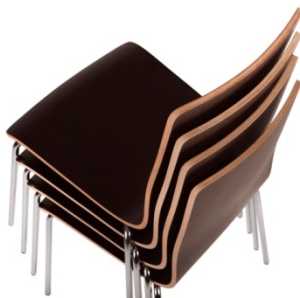

LOFT CHAIR

PRODUCT SHEET

RECEPTION & BREAKOUT

Use (Moderate): **5**

- Stylish Bistro chair
- Wenge coloured seat and back
- Exposed ply accent
 - Chrome frame
- Perfect for breakout areas
- Sold 4 per box
- Requires easy self assembly

Overall Height	87 cm
Seat Height	47 cm
Seat Width (mid)	38 cm
Seat Diameter	43 cm
Back Height	42 cm
Back Width (mid)	34 cm
Carton Depth (1 box/4 chairs)	64.5 cm
Carton Width (1 box/4 chairs)	56.5 cm
Carton Height (1 box/4 chairs)	50 cm
Box Volume (unit volume)	0.0485 cm
Box Volume (1 box/4 chairs)	0.194 cbm
Gross/ Net Weight	6 / 5 kg