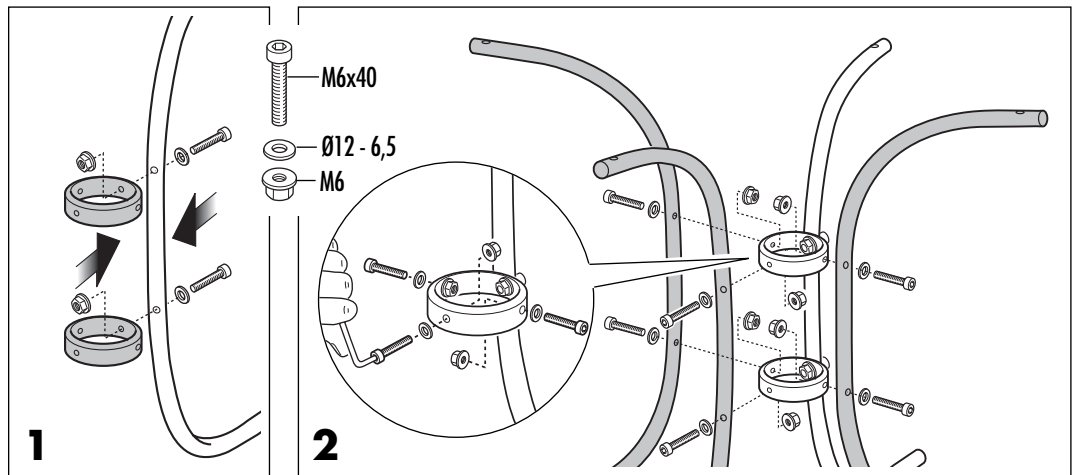

RAVENNA GLASS - RAVENNA L

Ref.	DETAIL	Pcs.
1 A	RAVENNA GLASS  Ø 900x18	1
	RAVENNA L  Ø 900x8	
2 B		4
3 C		2
4 D	RAVENNA GLASS 	4
	RAVENNA L  TPS 4,5x35	
5 E	 Ø5	1
6 F	 Ø 25	8
7 I	 M6	8
8 M	 M6x40	8
9 N	 Ø 12 - 6,5	8

TOOLS for RAVENNA L (not included)

KIEV - KIRIA - KENT - OSNI

Ref.	DETAIL	Pcs.
1 A		1
		
2 C		1
3 E	 Ø 16	4
4 F	 M6x14	4
5 H		4