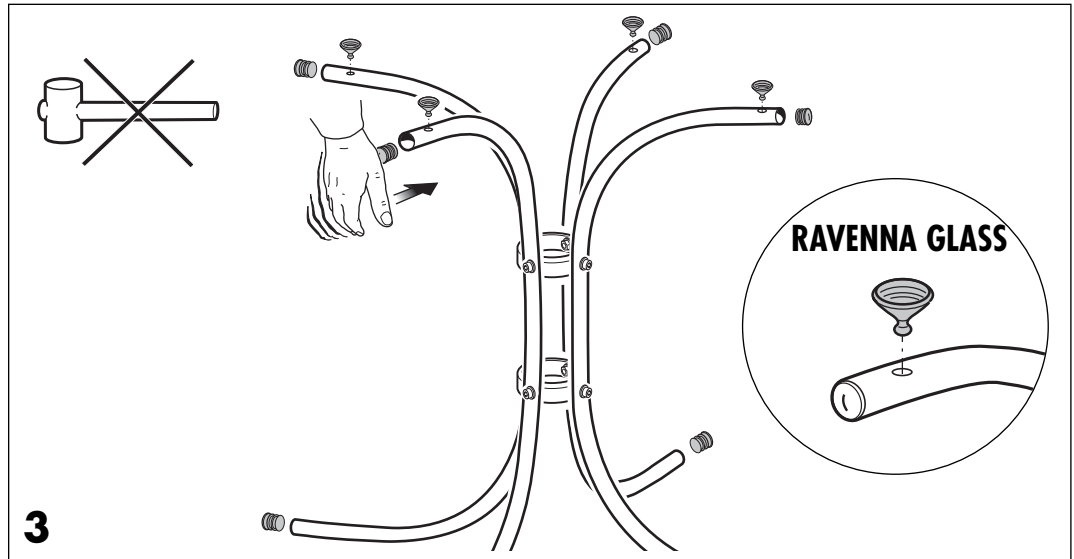

RAVENNA GLASS - RAVENNA L

Ref.	DETAIL	Pcs.
1 A	RAVENNA GLASS  Ø 900x18	1
	RAVENNA L  Ø 900x8	
2 B		4
3 C		2
4 D	RAVENNA GLASS 	4
	RAVENNA L  TPS 4,5x35	
5 E	 Ø5	1
6 F	 Ø 25	8
7 I	 M6	8
8 M	 M6x40	8
9 N	 Ø 12 - 6,5	8

TOOLS for RAVENNA L (not included)

KIEV - KIRIA - KENT - OSNI

Ref.	DETAIL	Pcs.
1 A		1
		
2 C		1
3 E	 Ø 16	4
4 F	 M6x14	4
5 H		4