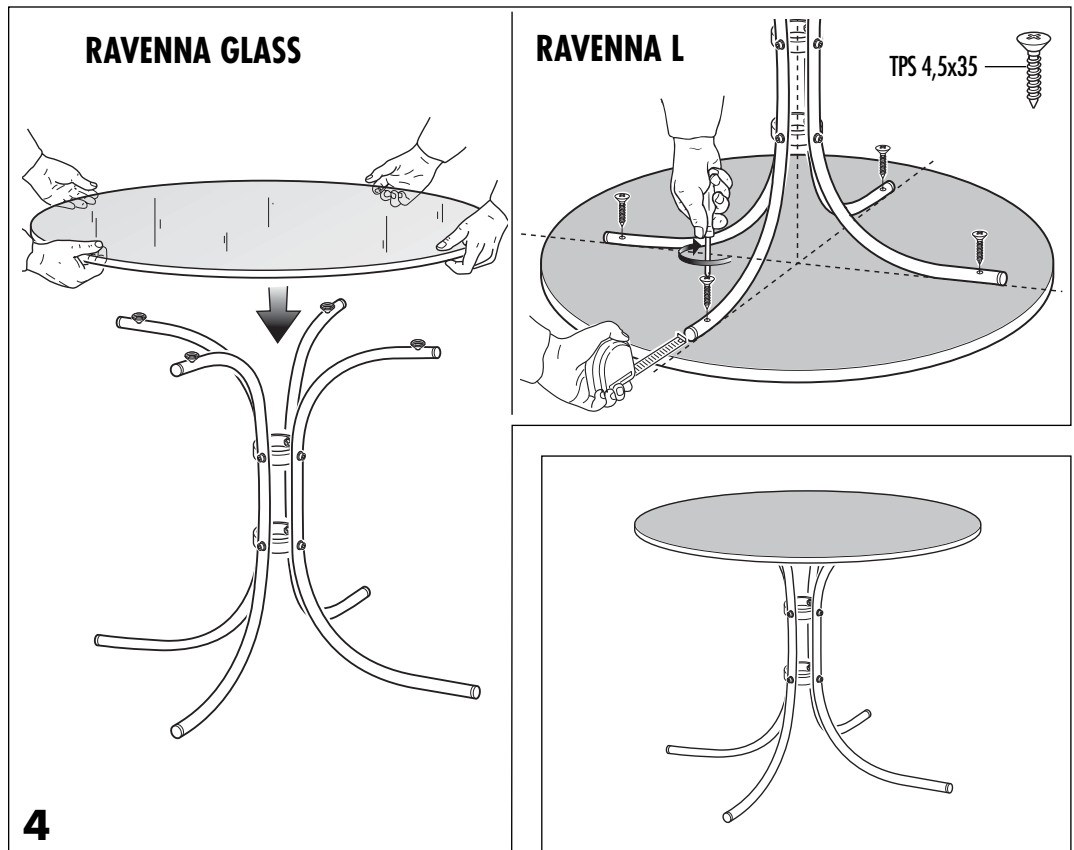

RAVENNA GLASS - RAVENNA L

Ref.	DETAIL	Pcs.
1 A	RAVENNA GLASS  Ø 900x18	1
	RAVENNA L  Ø 900x8	
2 B		4
3 C		2
4 D	RAVENNA GLASS 	4
	RAVENNA L  TPS 4,5x35	
5 E	 Ø5	1
6 F	 Ø 25	8
7 I	 M6	8
8 M	 M6x40	8
9 N	 Ø 12 - 6,5	8

TOOLS for RAVENNA L (not included)

KIEV - KIRIA - KENT - OSNI

Ref.	DETAIL	Pcs.
1 A		1
		
2 C		1
3 E	 Ø 16	4
4 F	 M6x14	4
5 H		4