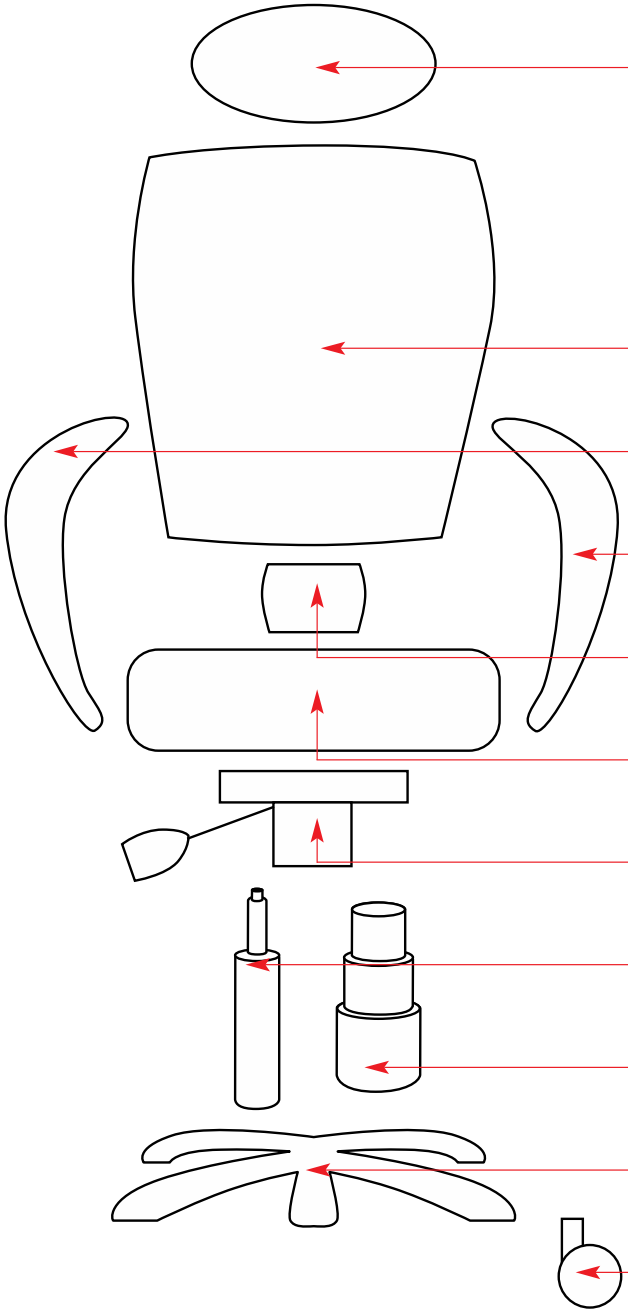

PRODUCT	LOMBARD	UK9001C-LF
---------	---------	------------

HEADREST	Z88
BACKREST	Z880
ARM <i>RH when seated</i>	Z12L (PAIR)
ARM <i>LH when seated</i>	Z12L (PAIR)
BACK BRACKET/MECH	N/A
SEAT	Z87
MECHANISM	Z7301
GAS LIFT	Z23 EXEC
TELESCOPE	Z35
FIVE STAR BASE	Z206 ALUMINIUM
CASTORS	Z03

FIXINGS	x4 M8*20 (mechanism), x2 M6*30 (back bracket – top), x2 M6*22 (back bracket – bottom)
---------	---

UNIQUE PARTS	N/A
--------------	-----

NOTES	
-------	--