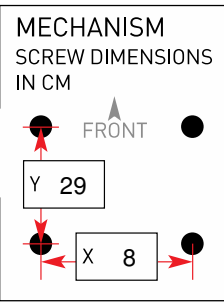

PRODUCT	LOMBARD	UK9001C-LF
---------	---------	------------

HEADREST	Z88
BACKREST	Z880
ARM <i>RH when seated</i>	Z12L (PAIR)
ARM <i>LH when seated</i>	Z12L (PAIR)
BACK BRACKET/MECH	N/A
SEAT	Z87
MECHANISM	Z7301
GAS LIFT	Z23 EXEC
TELESCOPE	Z35
FIVE STAR BASE	Z206 ALUMINIUM
CASTORS	Z03

FIXINGS	x4 M8*20 (mechanism), x2 M6*30 (back bracket – top), x2 M6*22 (back bracket – bottom)
---------	---

UNIQUE PARTS	N/A
--------------	-----

NOTES	
-------	--