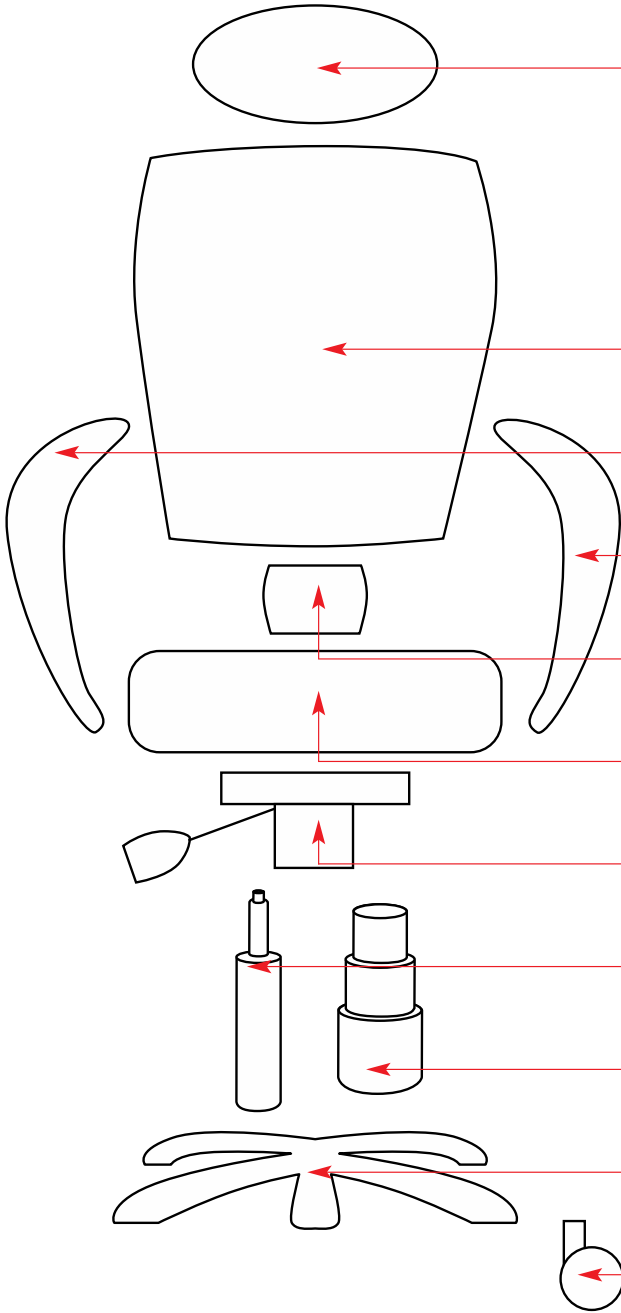

PRODUCT	MAYFAIR FABRIC	B8801
---------	----------------	-------

HEADREST		N/A
BACKREST		Z74B
ARM <i>RH when seated</i>		Z760 (PAIR)
ARM <i>LH when seated</i>		Z760 (PAIR)
BACK BRACKET/MECH		N/A
SEAT	Z74S	MECHANISM SCREW DIMENSIONS IN CM
MECHANISM	Z7301	
GAS LIFT	Z23 EXEC	
TELESCOPE		Z35
FIVE STAR BASE		Z47 BLACK NYLON
CASTORS		Z03

FIXINGS	x4 M8*22 (arms), x8 M6*18 (mechanism), x8 arm caps
---------	--

UNIQUE PARTS	N/A
--------------	-----

NOTES	
-------	--