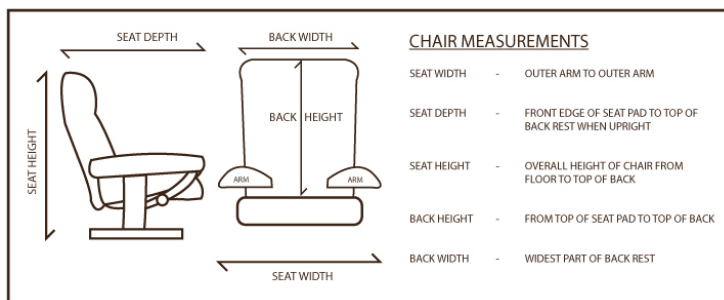

Teknik

MONTREAL RECLINER

PRODUCT SHEET

OTHER

- Luxury recliner chair with matching footstool
- Swivel and recline function
- Stylish Natural Wood star base
- Requires easy self assembly
- Available in Burgundy and Grey (PU) or Natural with Cherry Wood base (fabric)

Seat Width	76 cm
Seat Depth	81 cm
Seat Height	106.5 cm
Back Height	71 cm
Back Width	62 cm
Carton Depth	65 cm
Carton Width	88 cm
Carton Height	37.5 cm
Box Volume	0.214 cbm
Net Weight	19 Kg
Gross Weight	21.5 Kg

N.B: All measurements are approximate