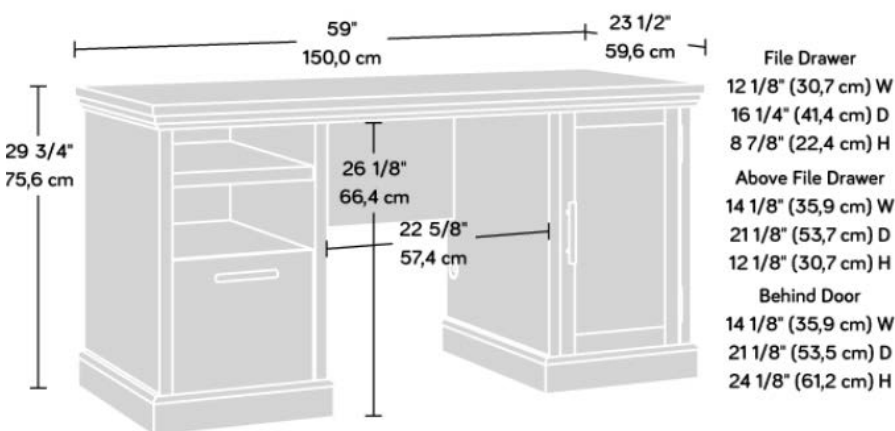

PRIME OAK EXECUTIVE DESK PRODUCT SHEET FURNITURE

- Home office executive desk in Prime Oak effect
 - Durable 1" thick desktop
- Open storage features adjustable shelf
- Drawer with full extension slides holds letter or legal size hanging files
- Storage area behind door holds vertical CPU tower and features an adjustable shelf
 - Cord management
 - 360° all round finish, (can be freestanding)

Width	150 cm
Depth	59.6 cm
Height	75.6 cm
Carton Height – carton 1	77.5 cm
- carton 2	164.8 cm
Carton Width – carton 1	49.5 cm
- carton 2	64.1 cm
Carton Depth – carton 1	20 cm
- carton 2	12.1 cm
Box Volume	0.204 cbm
Weight (gross)	69.6 kg

N.B: All measurements are approximate