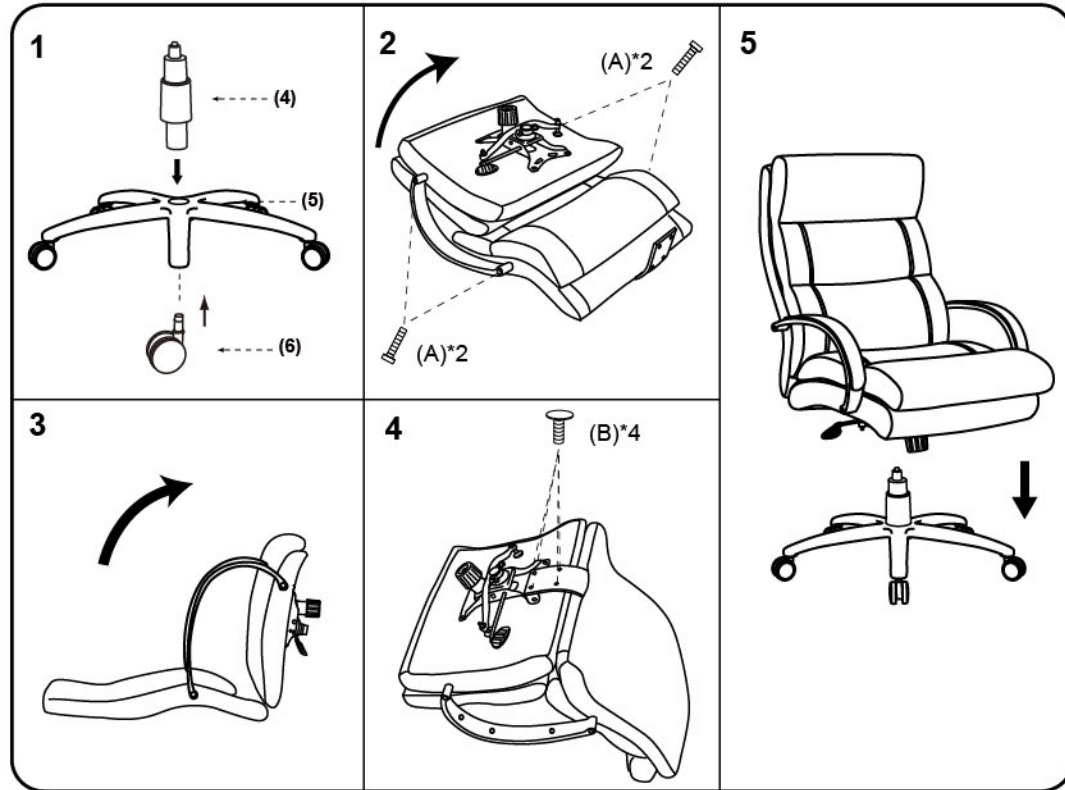

**IMPORTANT NOTICE:  
HARDWARE PACKAGE IS ATTACHED  
ON THE BOTTOM OF SEAT CUSHION.**

(1)X1  BACK	(2)X1  SEAT & MECHANISM	(3)X1 (L)x1 (R)  ARM
(4)X1  GAS LIFT W/ COVER	(5)X1  BASE	(6)X5  CASTERS

**(A)X4**  M8\*50 ARM SCREW

**(B)X4**  M6\*30 L-BAR SCREW

**(C)X1**  ALLEN KEY

Teknik Office Ltd, West One 63-67 Bromham Road,  
Bedford, MK40 2FG  
TEL:01234 328804 FAX:01234 342446

If you encounter any problems with the operation of  
your chair, please refer to the downloads section of  
our web site - [www.teknikoffice.co.uk](http://www.teknikoffice.co.uk)