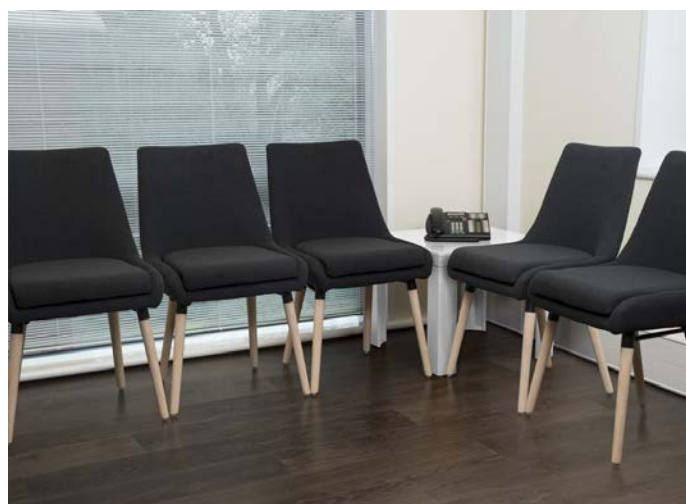

Teknik

WELCOME CHAIR

PRODUCT SHEET RECEPTION & BREAKOUT

Use (General): **N/A**

- Contemporary upholstered reception chair
 - Modern oak coloured legs
 - Soft “brushed” fabric
 - Boxed and sold in 2’s
- Available from stock in plum or graphite
 - Limited assembly required

Seat Width (widest)	50 cm
Seat Depth	46 cm
Seat Height	50 cm
Back Height	40 cm
Back Width (widest)	47 cm
Overall Width (exc base)	50 cm
Overall Depth	57 cm
Carton Depth (for 2)	63 cm
Carton Width (for 2)	59 cm
Carton Height (for 2)	52 cm
Box Volume (for 2)	0.193 cbm
Weight (gross/net) for 2	18.5 / 15 kg