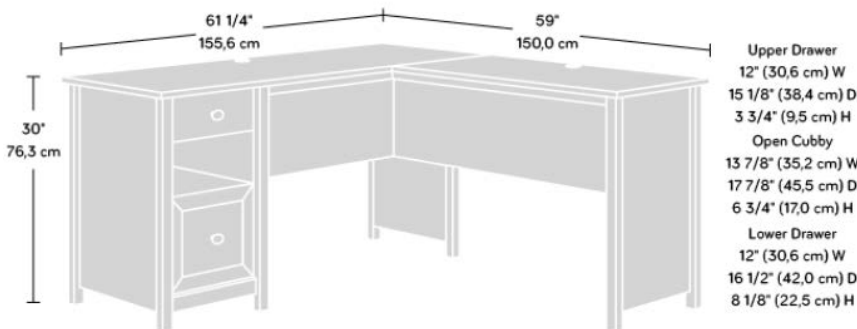

WHITE HOME STUDY L-SHAPED DESK

PRODUCT SHEET

FURNITURE

- Home office L-shaped executive desk in Soft White finish
- Large desktop and return provide a generous working area
- Fully extending filing drawer, (letter size files)
- Stationery drawer with metal runners and safety stops
- Open shelf for additional storage
- Cord management
- Quick and easy assembly with patented T-slot drawer system
- 360 degree all round finish

Width (desktop)	155.6 cm
Width (return)	150 cm
Depth (desktop)	55.8 cm
Depth (return)	49.5 cm
Height:	76.3 cm
Carton Height	15.1 cm
Carton Width	170.8 cm
Carton Depth	60 cm
Box Volume	0.155 cbm
Weight (gross)	66 kg

N.B: All measurements are approximate